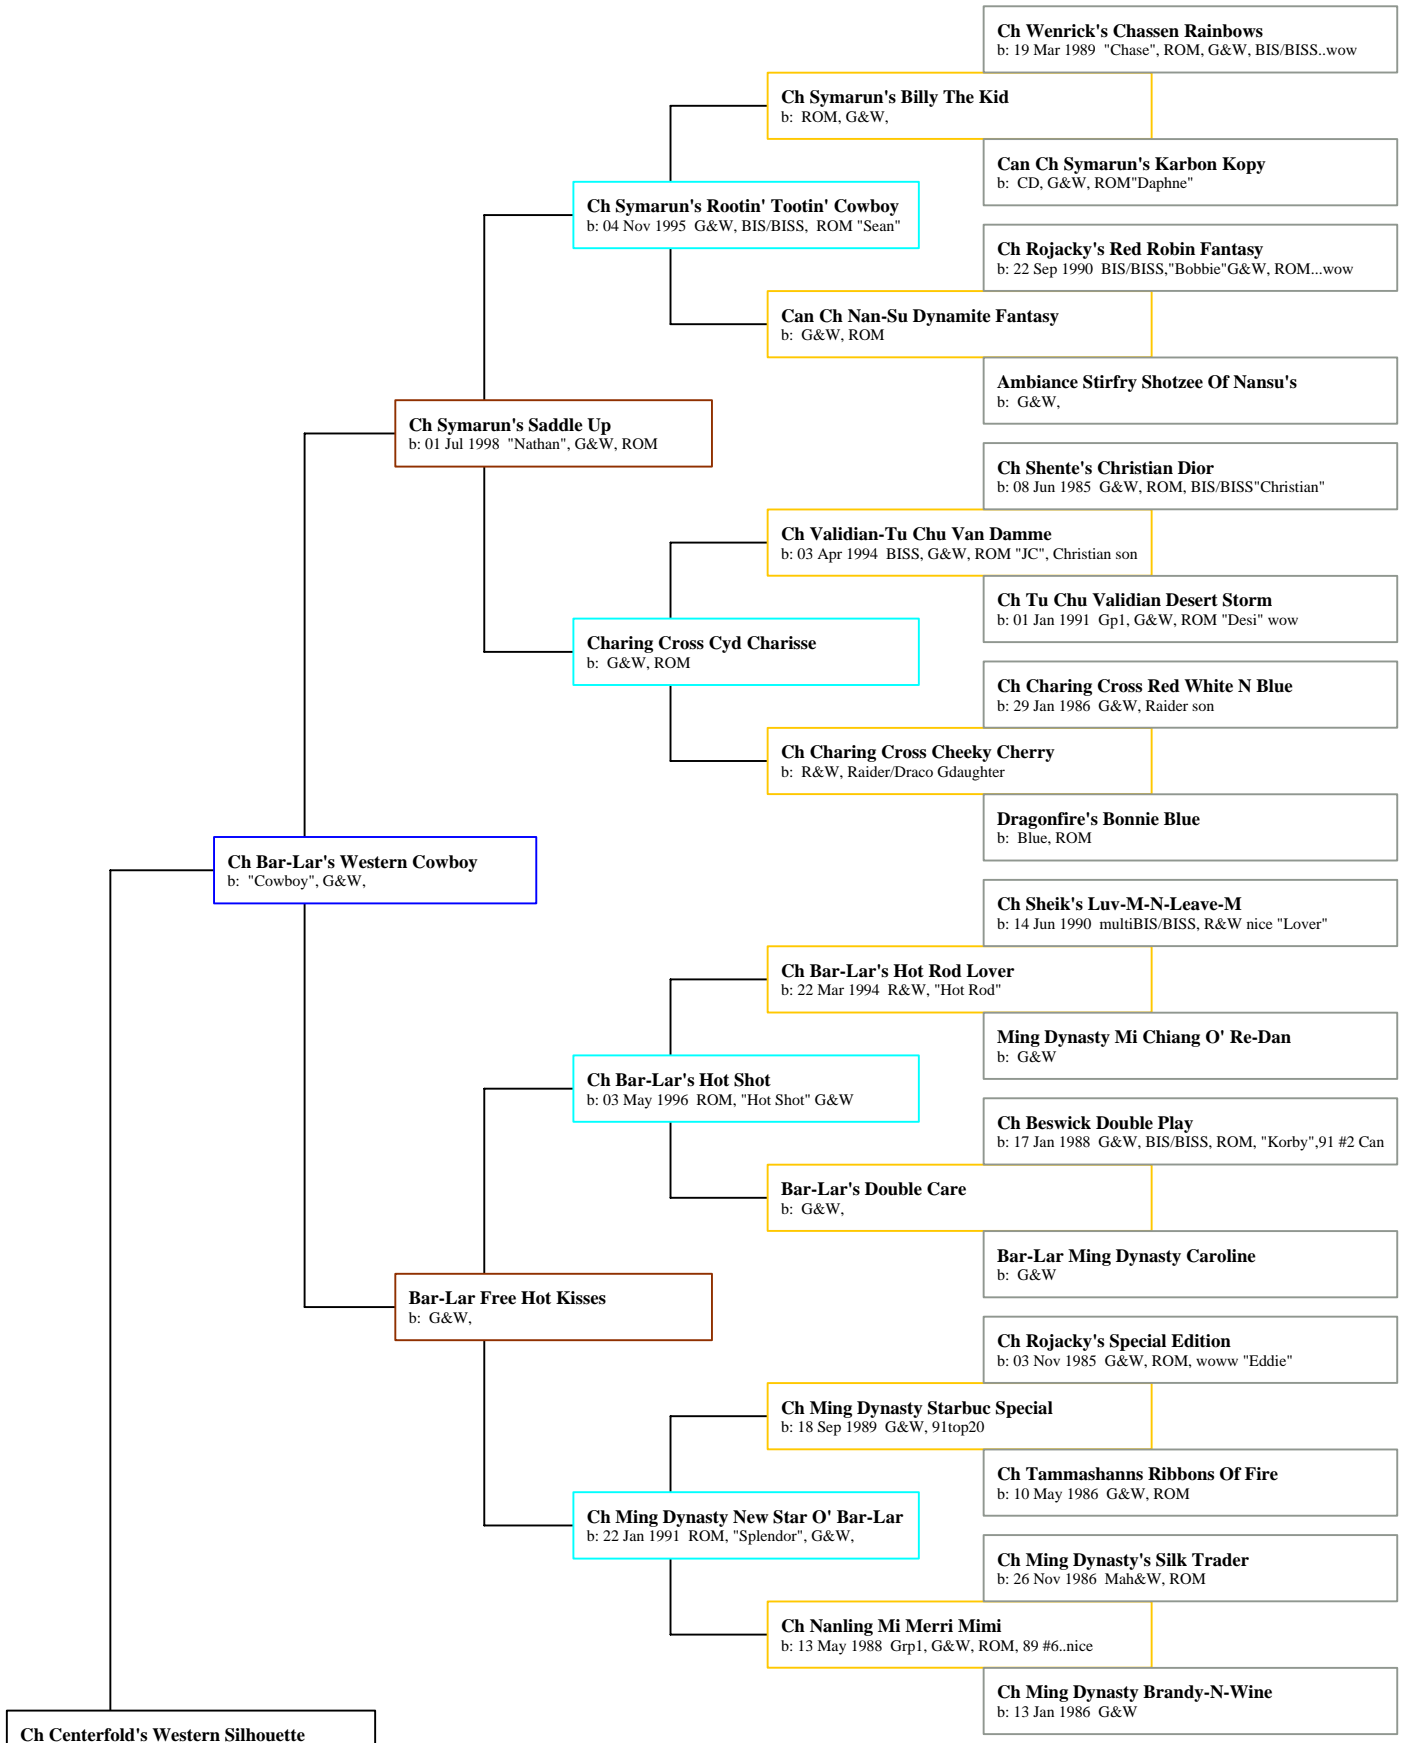

Ancestors of Ch Centerfold's Western Silhouette

Ch Centerfold's Western Silhouette

Ch Centerfold's Western Silhouette
b: 21 Jun 2003 BISS, Gp1, G&W "Tina", #2US 2005

b: 13 Jan 1986 G&W

Ch Lou Wan Cassidy Casinova
b: 13 May 1993 G&W,

Ch Ultra Ulterior Motive
b: 18 Mar 1995 G&W, ROM, "Mo"

Ch Ultra's An Occasional Sin
b: 04 Mar 1993 ROM, G&W

Ch Tu Chu Jennylyn Most Wanted
b: 01 Sep 1997 ROM, G&W "Michael"

Ch Tu Chu Munchkintown Art Deco
b: 12 Apr 1987 G&W, ROM..wow

Ch Tu Chu-Validian Ecstasy
b: 18 Nov 1994 G&W, "Stacy", Deco x Tika

Ch Validian-Tu Chu Erotica
b: 19 Aug 1992 G&W, "Tika" Rhythm Dau

Ch Centerfold's Hot Sultry Summer
b: 28 May 1999 ROM, "Pauly", G&W,

[2] Ch Chang Tang's Elusive Jeffrey
b: 25 Feb 1986 "Jeffrey", BIS, G&W, ROM, 88 Top 10

[4] Soy Yo's Wind Dancer
b: 02 Dec 1991 ROM, G&W "Jazz"

Ch Heatherwood's Fifth Wheel
b: 30 Jul 1980 ROM, G&W "Wheeler" Dealer's last son

[6] Debbie's Main Dream
b: 14 Nov 1989 G&W, "Dealer" line breed

Hun-Nee Of Bri-Lou-Pau
b: 26 Nov 1987 B/W&G, Wheeler X imports