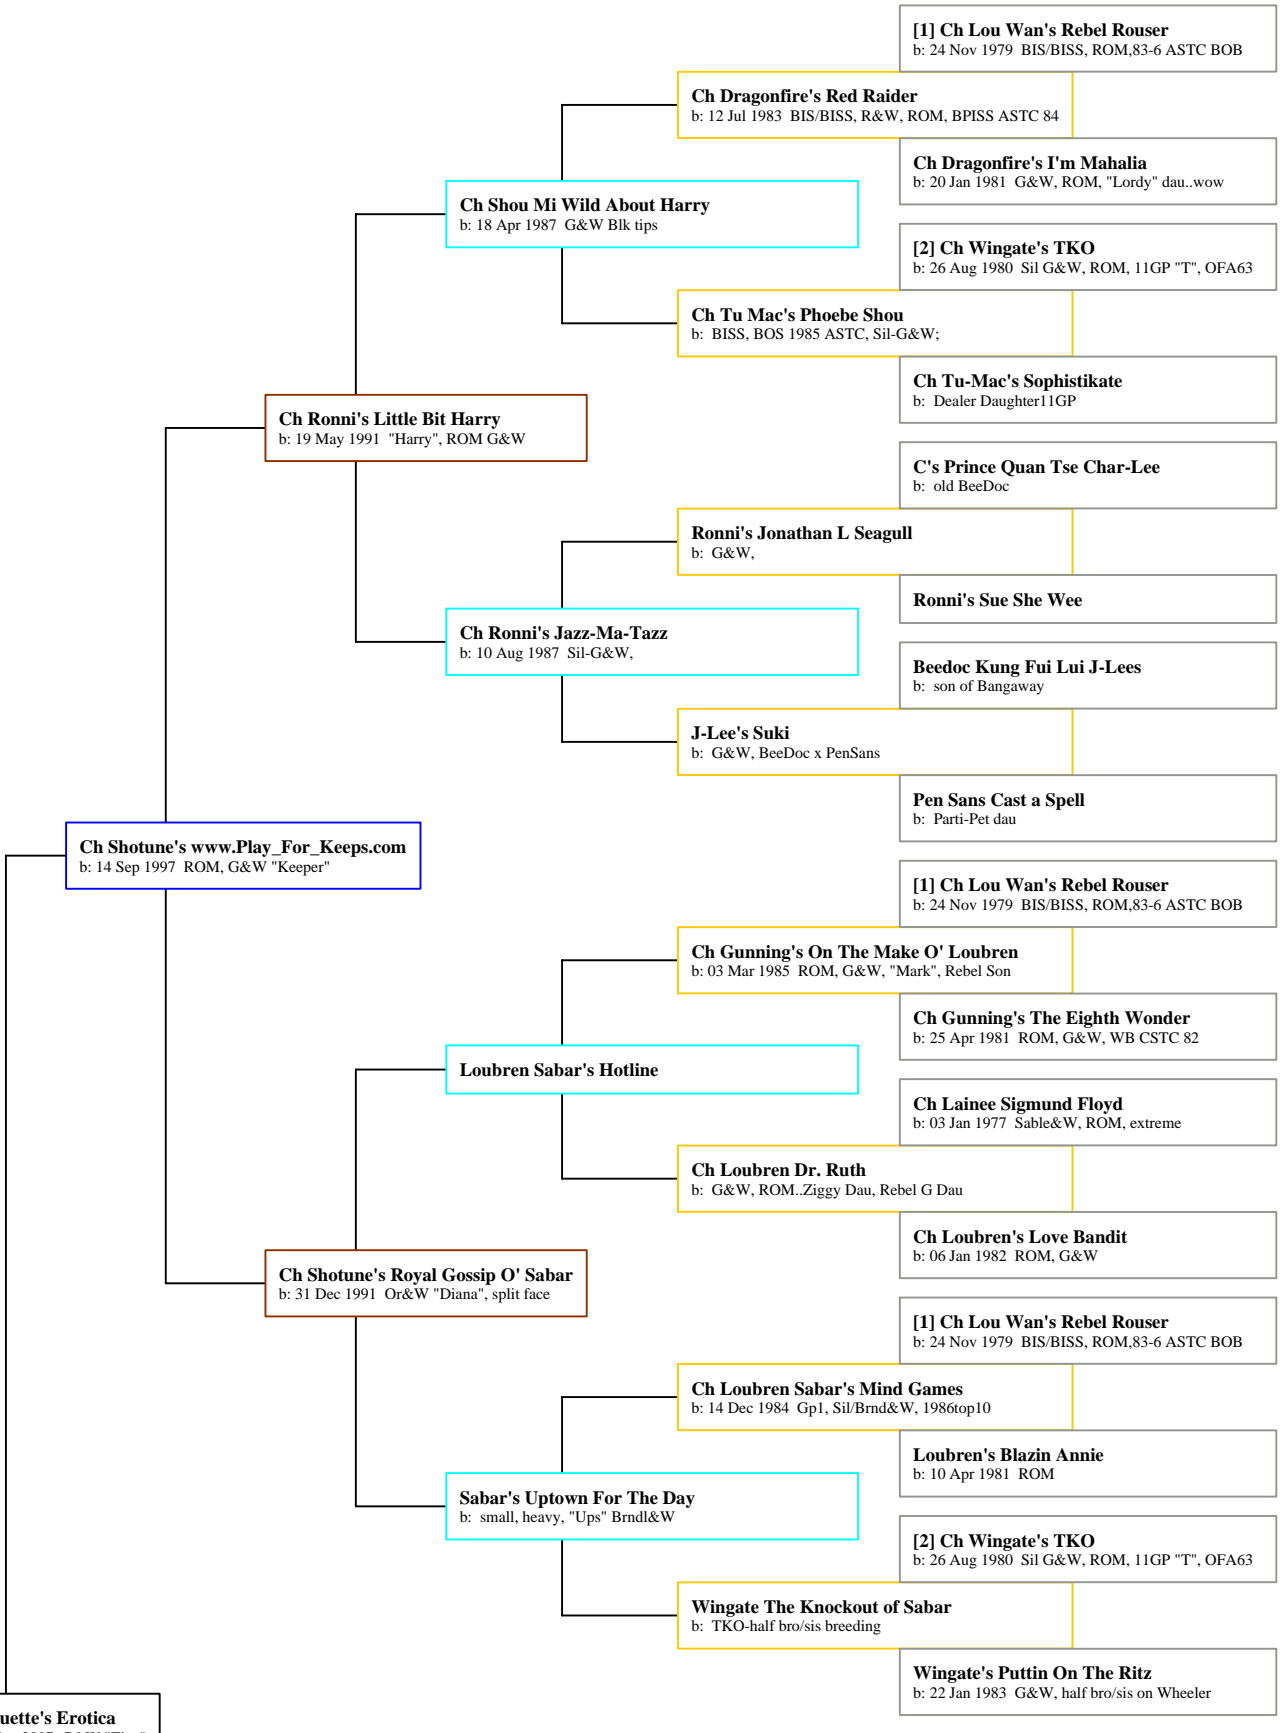

# Ancestors of Silhouette's Erotica

**Silhouette's Erotica**  
 b: 12 Jan 2007 G&W "Tina"

**Wingate's Puttin On The Ritz**  
 b: 22 Jan 1983 G&W, half bro/sis on Wheeler

**Silhouette's Erotica**  
b: 13 Jun 2007 G&W "Tica"

b: 22 Jan 1983 G&W, half bro/sis on Wheeler

**Ch Lou Wan Cassidy Casinova**  
b: 13 May 1993 G&W,

**Ch Ultra Superior Motive**  
b: 18 Mar 1995 G&W, ROM, "Mo"

**Ch Ultra's An Occasional Sin**  
b: 04 Mar 1993 ROM, G&W

**Ch Tu Chu Jennylyn Most Wanted**  
b: 01 Sep 1997 ROM, G&W "Michael"

**Ch Tu Chu Munchkintown Art Deco**  
b: 12 Apr 1987 G&W, ROM..wow

**Ch Tu Chu-Validian Ecstasy**  
b: 18 Nov 1994 G&W, "Stacy", Deco x Tika

**Ch Validian-Tu Chu Erotica**  
b: 19 Aug 1992 G&W, "Tika" Rhythm Dau

**Ch Centerfold's Hot Sultry Summer**  
b: 28 May 1999 ROM, "Pauly", G&W,

**Ch Chang Tang's Elusive Jeffrey**  
b: 25 Feb 1986 "Jeffrey", BIS, G&W, ROM, 88 Top 10