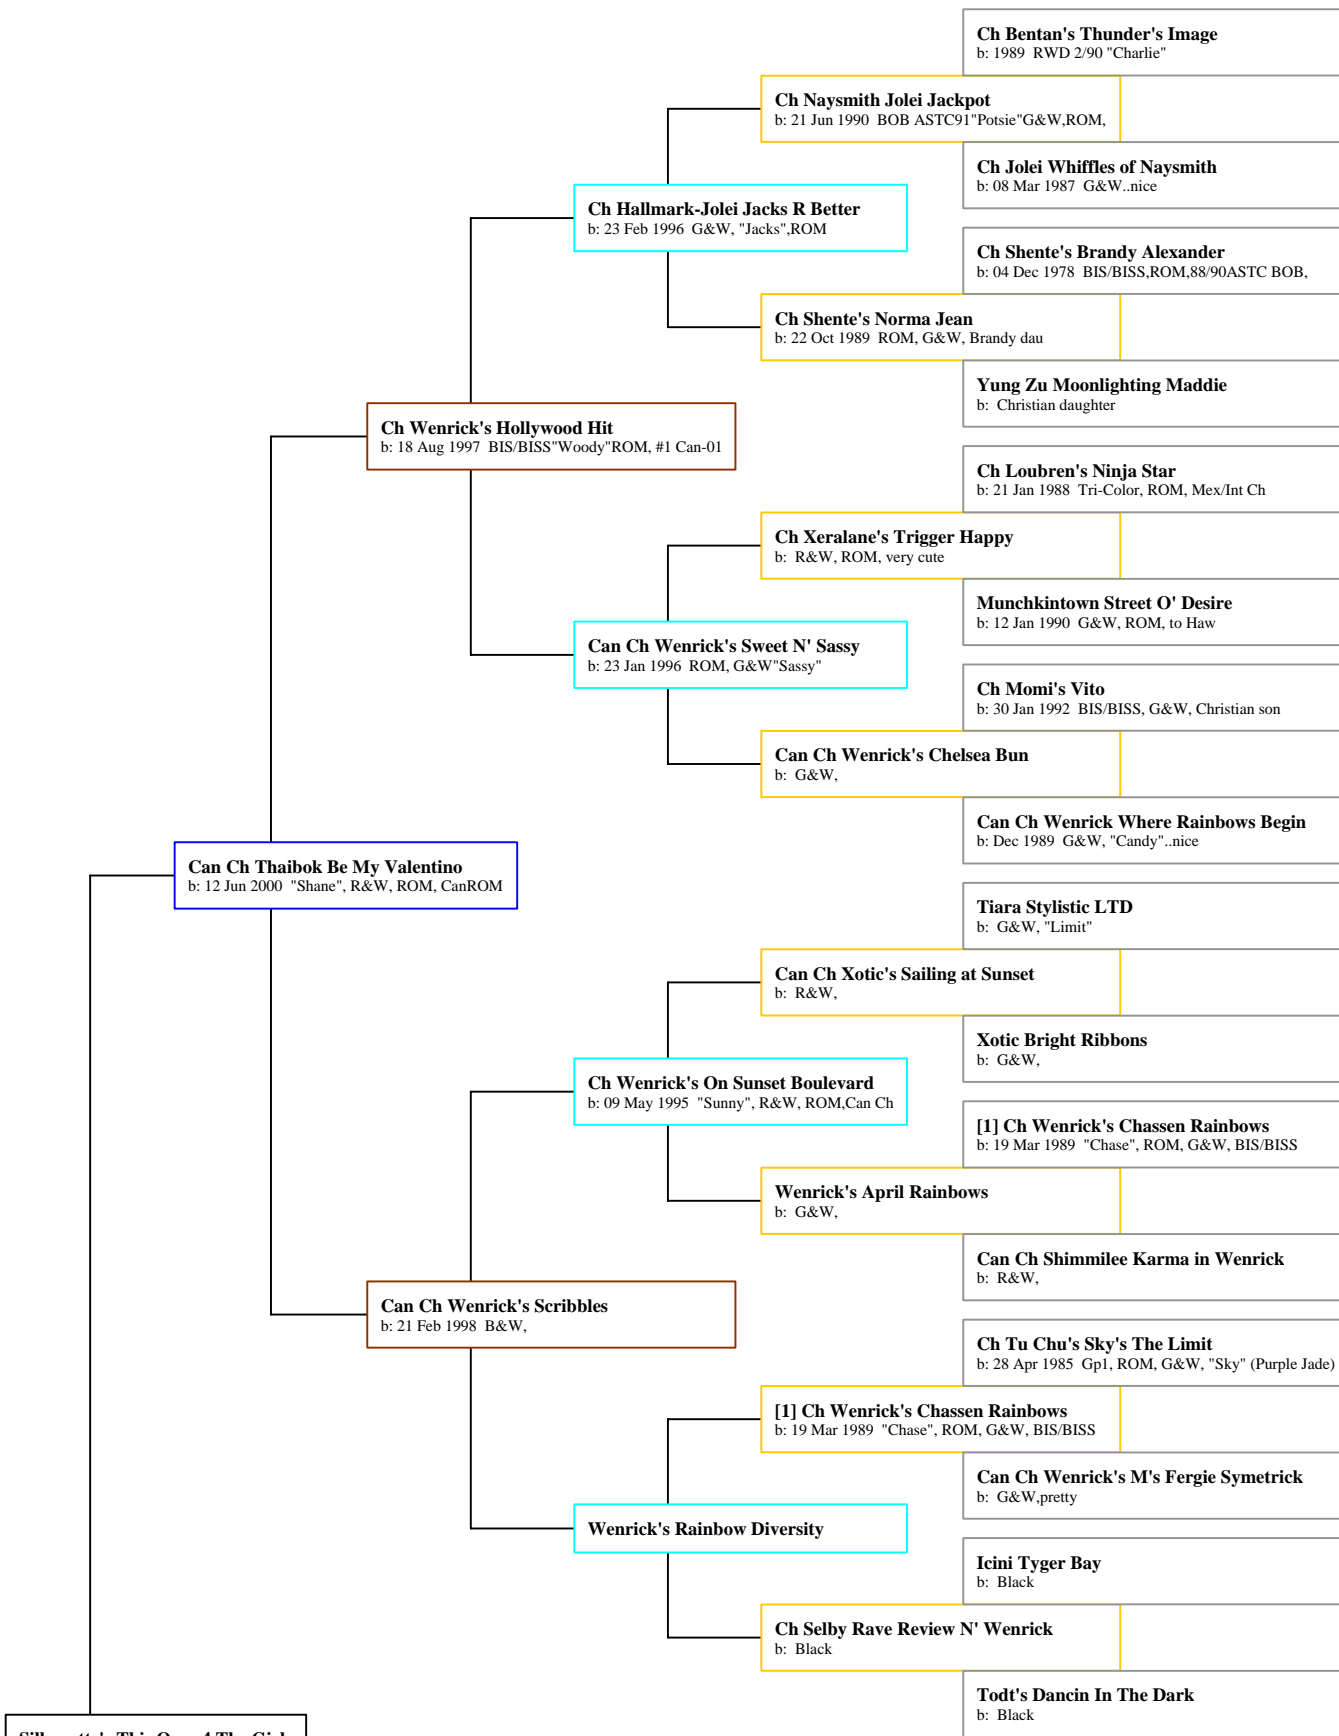

Ancestors of Silhouette's This Ones 4 The Girls

Silhouette's This Ones 4 The Girls
b: 28 Jun 2008 "Trey", G&W

b: Black

Ch Lou Wan Cassidy Casinova
b: 13 May 1993 G&W,

Ch Ultra Exterior Motive
b: 18 Mar 1995 G&W, ROM, "Mo"

Ch Ultra's An Occasional Sin
b: 04 Mar 1993 ROM, G&W

Ch Tu Chu Jennylyn Most Wanted
b: 01 Sep 1997 ROM, G&W "Michael"

Ch Tu Chu Munchkintown Art Deco
b: 12 Apr 1987 G&W, ROM..wow

Ch Tu Chu-Validian Ecstasy
b: 18 Nov 1994 G&W, "Stacy",

Soy Yo's Mannequin
b: ROM, G&W, "Wheeler" daughter

Centerfold's I'm A Goodi Goodi
b: 17 Oct 2003 G&W, "Goodi"

Ch Willoway Stylistic Smak'n Good
b: 25 Nov 1982 BIS/BISS, G&W, ROM, CSTC BISS

Ch Centerfold's Finger Likn Good
b: 08 Oct 1994 G&W, "Colonel"..nice

Centerfold's Dot-T-Dot Design
b: 19 Dec 1989 G&W, ROM major, then pulled

Centerfold's Goodi Gumdrops
b: 22 Jan 1997 ROM, Mah&W "Candy"

Ch Centerfold's Born To Boogie
b: 05 May 1992 G&W, "Boogie" Rhythm son