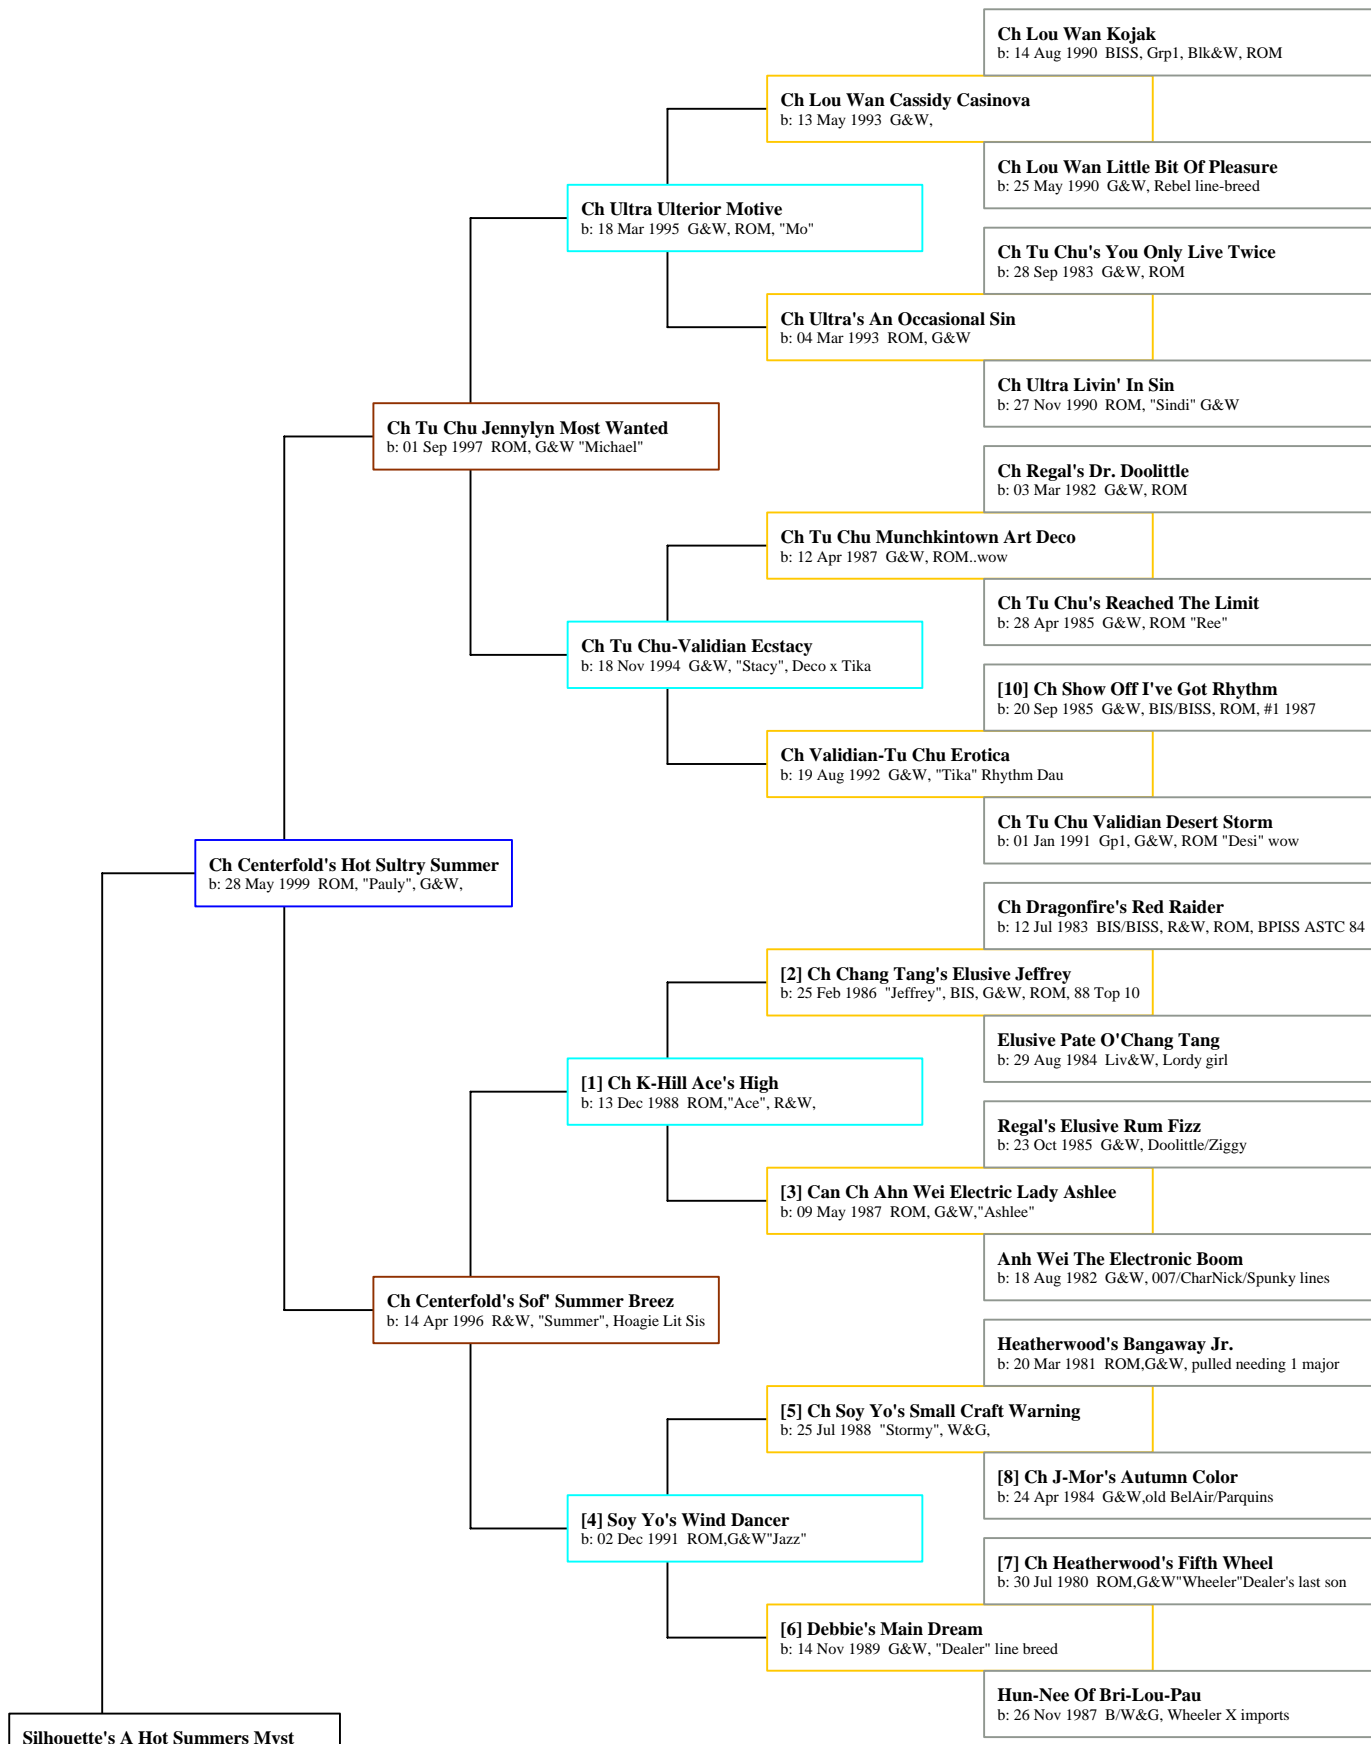

Ancestors of Silhouette's A Hot Summers Myst

Silhouette's A Hot Summers Myst
b: 21 Jun 2005 "Missy", G&W, BPISS,pointed

b: 26 Nov 1987 B/W&G, Wheeler X imports

[2] Ch Chang Tang's Elusive Jeffrey
b: 25 Feb 1986 "Jeffrey", BIS, G&W, ROM, 88 Top 10

[1] Ch K-Hill Ace's High
b: 13 Dec 1988 ROM,"Ace", R&W,

Ch Centerfold's High On Stardust
b: 14 Apr 1996 G&W "Hoagie"

[3] Can Ch Ahn Wei Electric Lady Ashlee
b: 09 May 1987 ROM, G&W,"Ashlee"

[5] Ch Soy Yo's Small Craft Warning
b: 25 Jul 1988 "Stormy", W&G,

[7] Ch Heatherwood's Fifth Wheel
b: 30 Jul 1980 ROM,G&W"Wheeler"Dealer's last son

Soy Yo's Mannequin
b: ROM, G&W, "Wheeler" daughter

Centerfold's I'm A Goodi Goodi
b: 17 Oct 2003 G&W, "Goodi"

[8] Ch J-Mor's Autumn Color
b: 24 Apr 1984 G&W,old BelAir/Parquins

Ch Stylistic Good As Gold
b: 21 Feb 1979 Gold blk mask, 10GP both

Ch Centerfold's Designers Label
b: 13 Aug 1988 G&W,"Desi" Christian Son

Centerfold's Dot-T-Dot Design
b: 19 Dec 1989 G&W, ROM major, then pulled