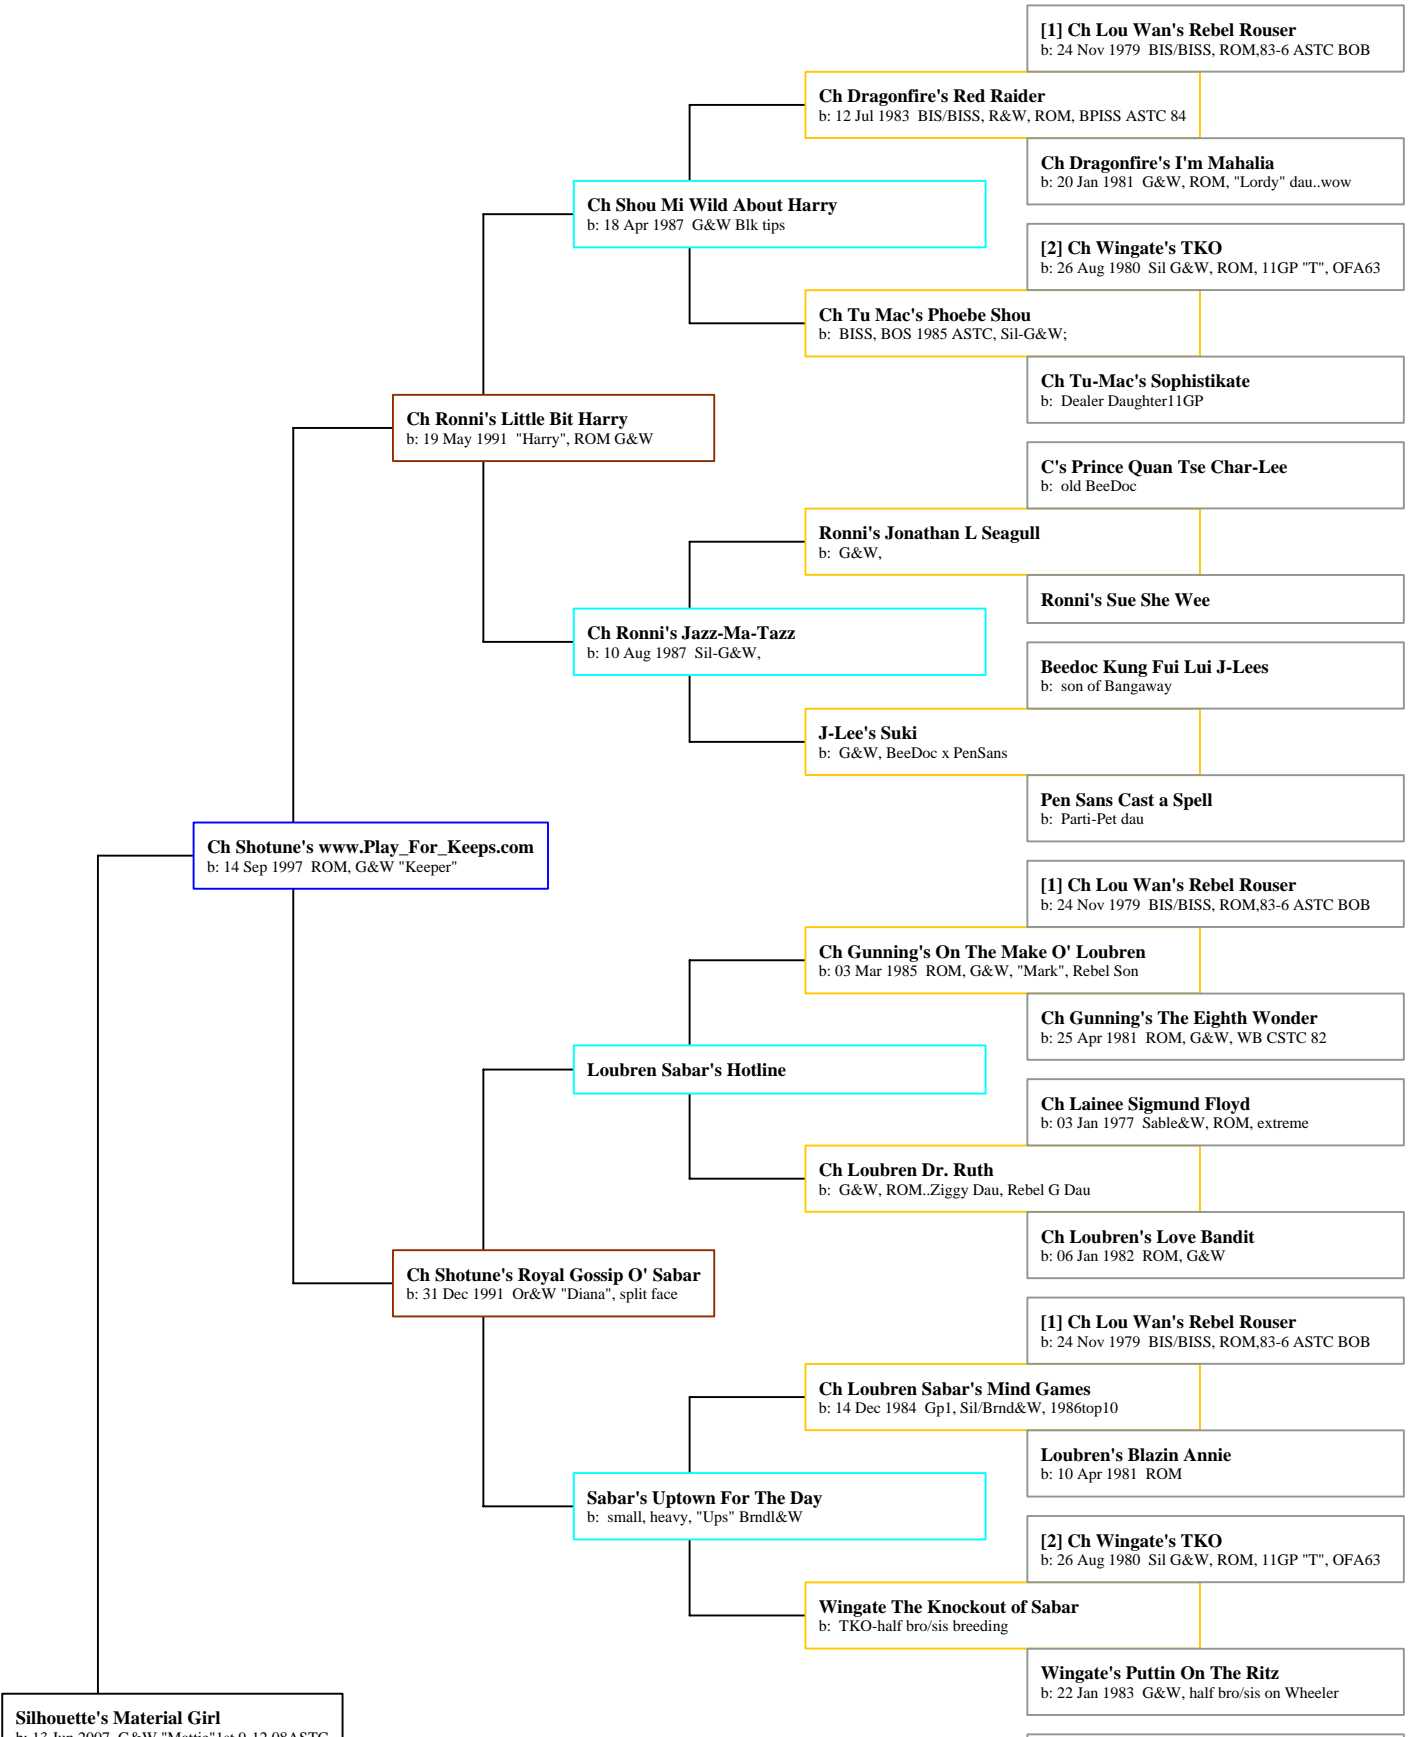

Ancestors of Silhouette's Material Girl

Silhouette's Material Girl
b: 13 Jun 2007 G&W,"Mattie"1st 9-12 08ASTC

b: 22 Jan 1983 G&W, half bro/sis on Wheeler

Ch Lou Wan Cassidy Casinova
b: 13 May 1993 G&W,

Ch Ultra Superior Motive
b: 18 Mar 1995 G&W, ROM, "Mo"

Ch Ultra's An Occasional Sin
b: 04 Mar 1993 ROM, G&W

Ch Tu Chu Jennylyn Most Wanted
b: 01 Sep 1997 ROM, G&W "Michael"

Ch Tu Chu Munchkintown Art Deco
b: 12 Apr 1987 G&W, ROM..wow

Ch Tu Chu-Validian Ecstasy
b: 18 Nov 1994 G&W, "Stacy", Deco x Tika

Ch Validian-Tu Chu Erotica
b: 19 Aug 1992 G&W, "Tika" Rhythm Dau

Ch Centerfold's Hot Sultry Summer
b: 28 May 1999 ROM, "Pauly", G&W,

Ch Chang Tang's Elusive Jeffrey
b: 25 Feb 1986 "Jeffrey",BIS,G&W,ROM,88 Top 10

[5] Debbie's Main Dream
b: 14 Nov 1989 G&W, "Dealer" line breed

Hun-Nee Of Bri-Lou-Pau
b: 26 Nov 1987 B/W&G, Wheeler X imports