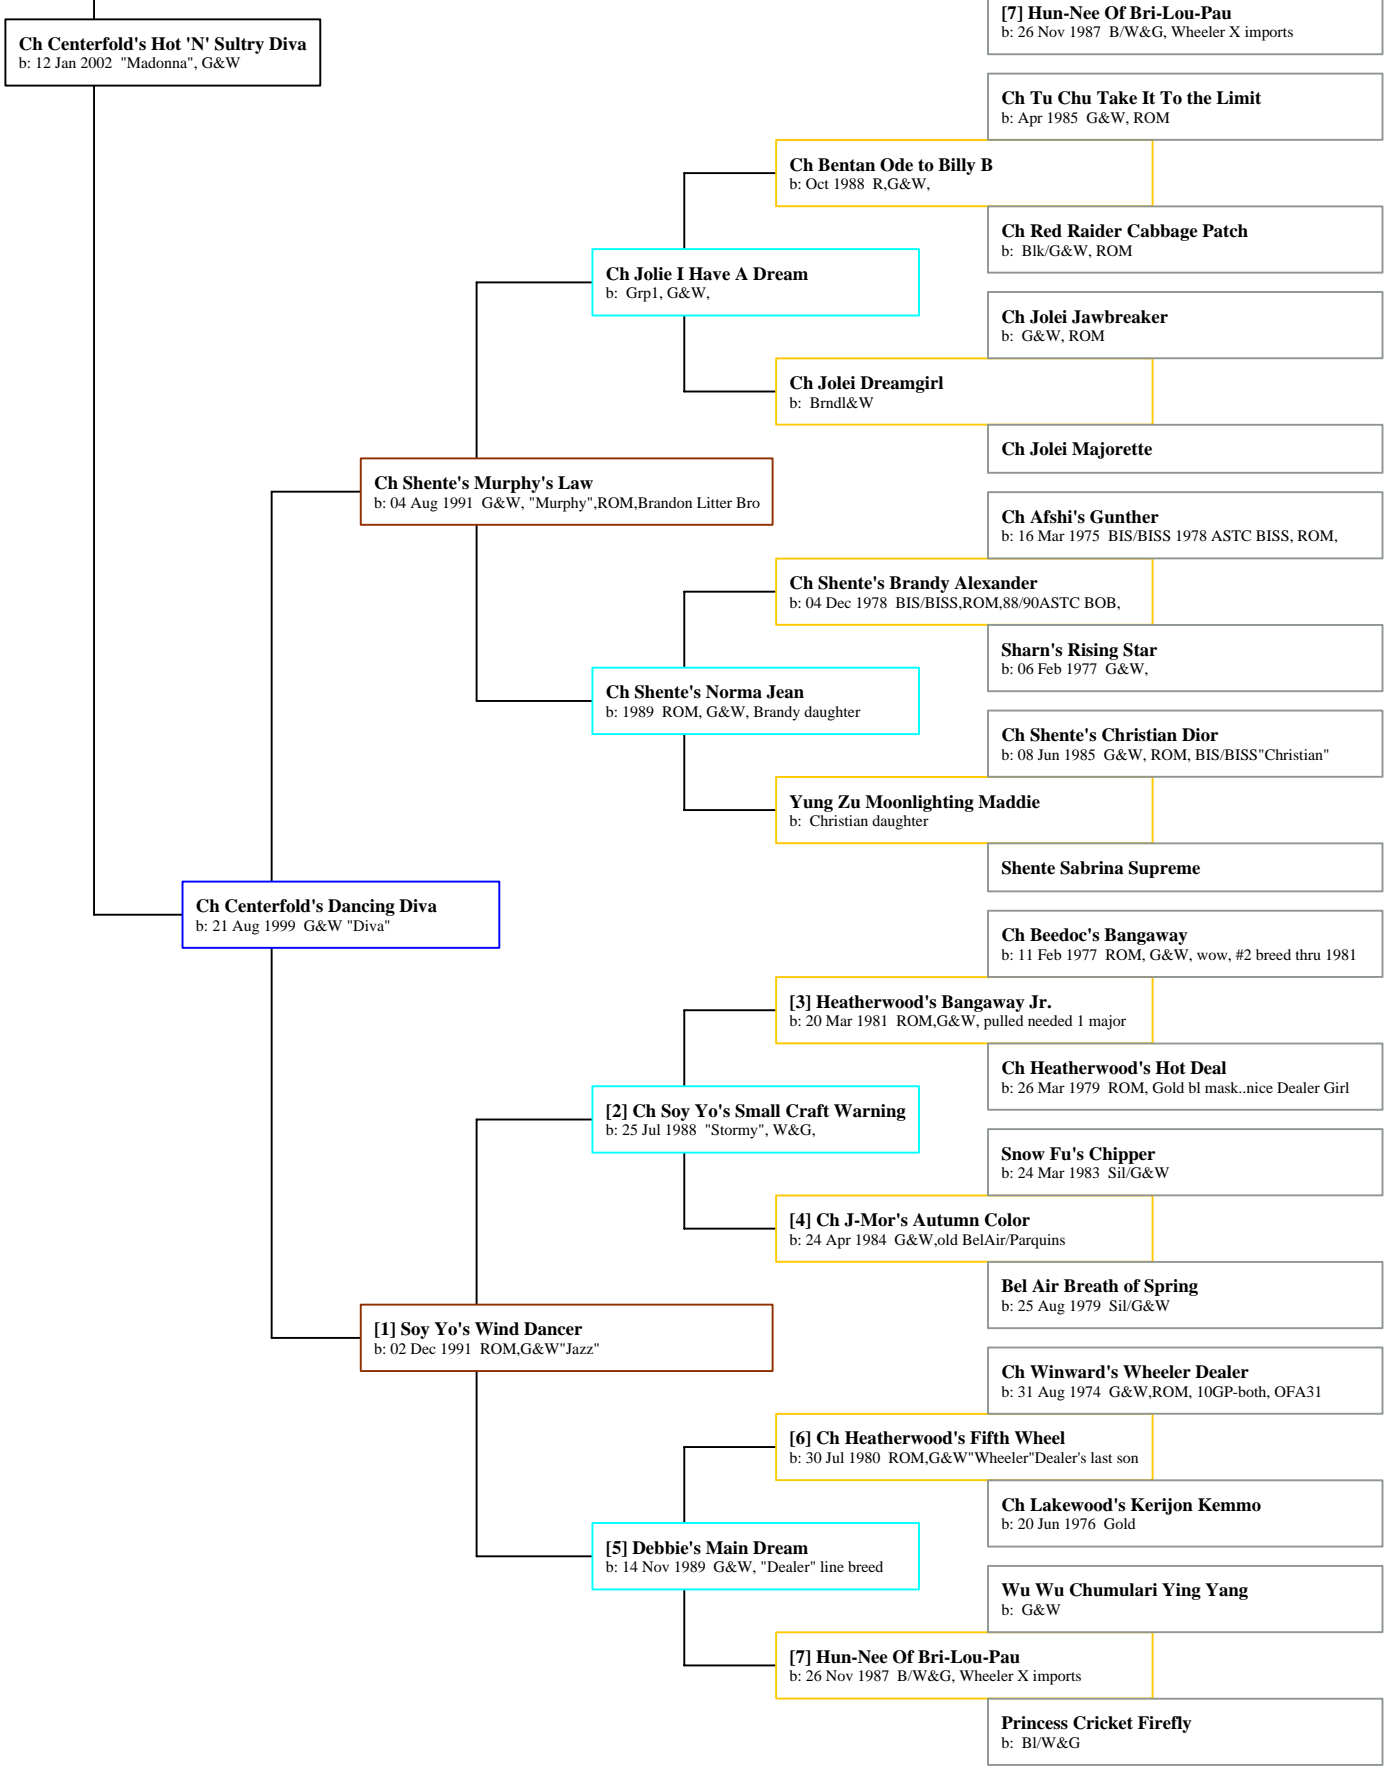

Ancestors of Ch Centerfold's Hot 'N' Sultry Diva

Ch Centerfold's Hot 'N' Sultry Diva

Ch Centerfold's Hot 'N' Sultry Diva
b: 12 Jan 2002 "Madonna", G&W

[7] Hun-Nee Of Bri-Lou-Pau
b: 26 Nov 1987 B/W&G, Wheeler X imports

Ch Tu Chu Take It To the Limit
b: Apr 1985 G&W, ROM

Ch Bentan Ode to Billy B
b: Oct 1988 R,G&W,

Ch Red Raider Cabbage Patch
b: Blk/G&W, ROM

Ch Jolie I Have A Dream
b: Grp1, G&W,

Ch Jolei Jawbreaker
b: G&W, ROM

Ch Centerfold's Dancing Diva
b: 21 Aug 1999 G&W "Diva"

Shente Sabrina Supreme

Ch Beedoc's Bangaway
b: 11 Feb 1977 ROM, G&W, wow, #2 breed thru 1981

[3] Heatherwood's Bangaway Jr.
b: 20 Mar 1981 ROM,G&W, pulled needed 1 major

Ch Heatherwood's Hot Deal
b: 26 Mar 1979 ROM, Gold bl mask..nice Dealer Girl

[2] Ch Soy Yo's Small Craft Warning
b: 25 Jul 1988 "Stormy", W&G,

Snow Fu's Chipper
b: 24 Mar 1983 Sil/G&W

[4] Ch J-Mor's Autumn Color
b: 24 Apr 1984 G&W,old BelAir/Parquins