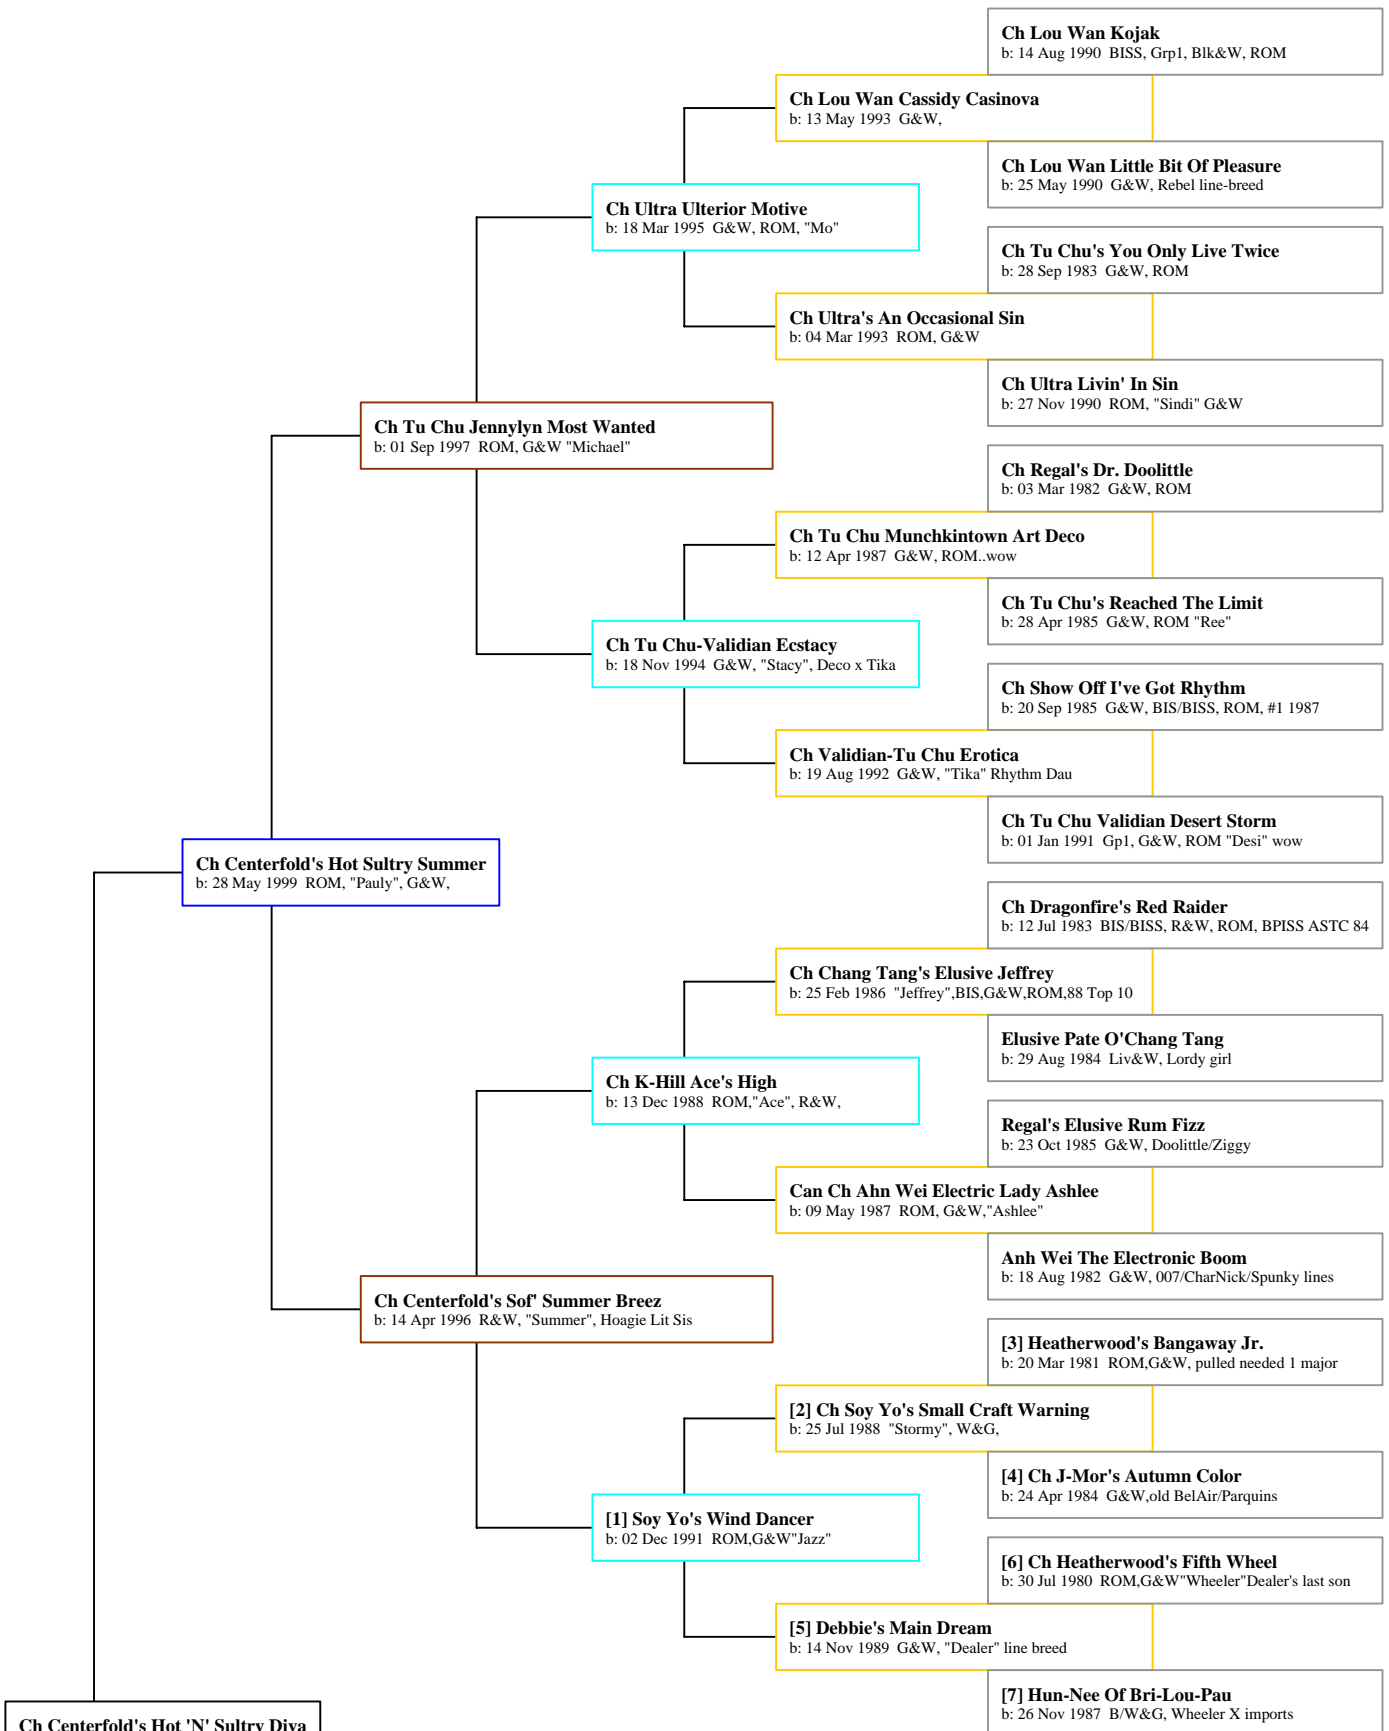

Ancestors of Ch Centerfold's Hot 'N' Sultry Diva

Ch Centerfold's Hot 'N' Sultry Diva

Ch Centerfold's Hot 'N' Sultry Diva
b: 12 Jan 2002 "Madonna", G&W

[7] Hun-Nee Of Bri-Lou-Pau
b: 26 Nov 1987 B/W&G, Wheeler X imports

Ch Tu Chu Take It To the Limit
b: Apr 1985 G&W, ROM

Ch Bentan Ode to Billy B
b: Oct 1988 R,G&W,

Ch Red Raider Cabbage Patch
b: Blk/G&W, ROM

Ch Jolie I Have A Dream
b: Grp1, G&W,

Ch Jolei Jawbreaker
b: G&W, ROM

Ch Centerfold's Dancing Diva
b: 21 Aug 1999 G&W "Diva"

Shente Sabrina Supreme

Ch Beedoc's Bangaway
b: 11 Feb 1977 ROM, G&W, wow, #2 breed thru 1981

[3] Heatherwood's Bangaway Jr.
b: 20 Mar 1981 ROM,G&W, pulled needed 1 major

Ch Heatherwood's Hot Deal
b: 26 Mar 1979 ROM, Gold bl mask..nice Dealer Girl

[2] Ch Soy Yo's Small Craft Warning
b: 25 Jul 1988 "Stormy", W&G,

Snow Fu's Chipper
b: 24 Mar 1983 Sil/G&W

[4] Ch J-Mor's Autumn Color
b: 24 Apr 1984 G&W,old BelAir/Parquins