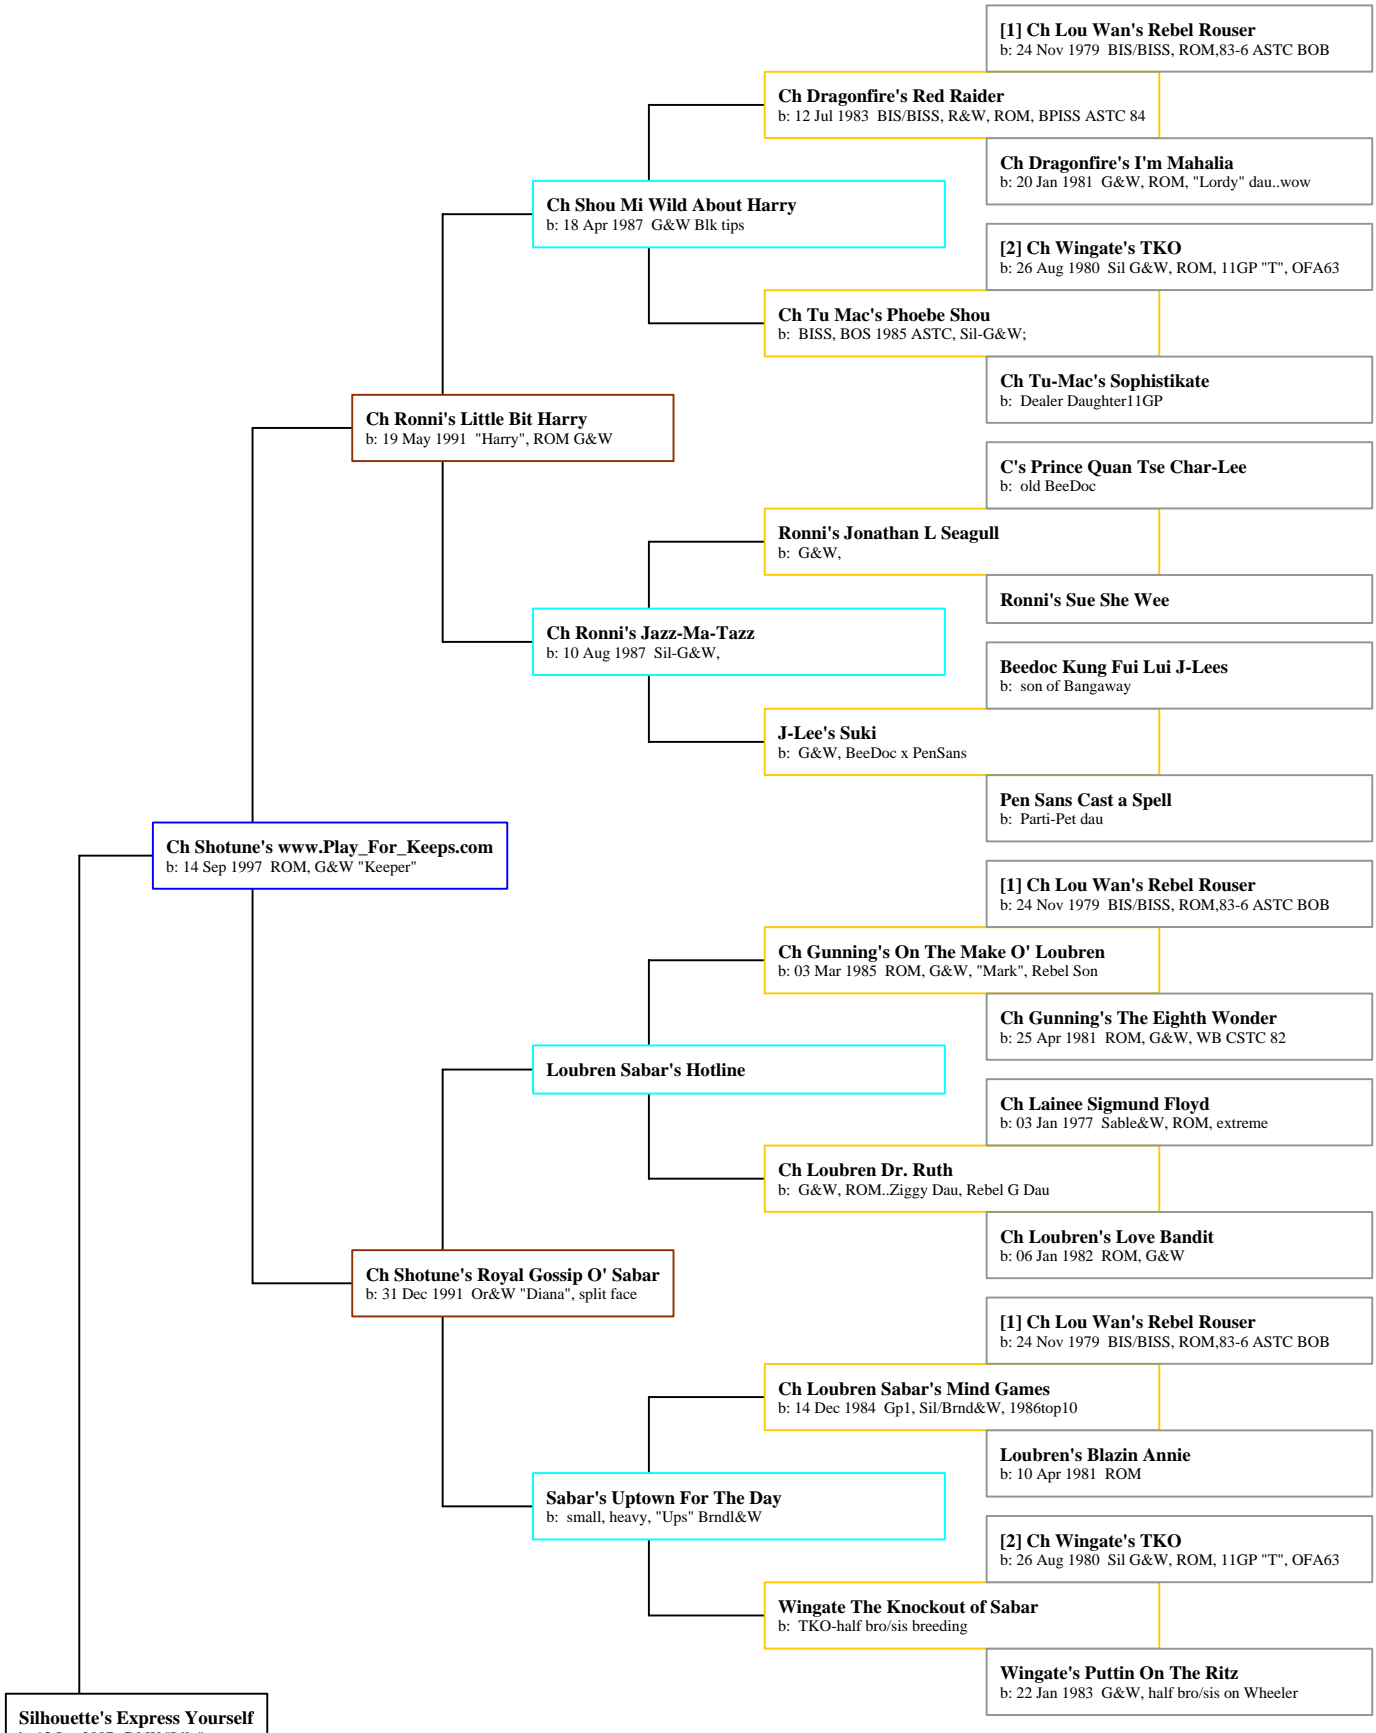

Ancestors of Silhouette's Express Yourself

Silhouette's Express Yourself
b: 13 Jun 2007 G&W "Lily"

b: 22 Jan 1983 G&W, half bro/sis on Wheeler

Ch Lou Wan Cassidy Casinova
b: 13 May 1993 G&W,

Ch Ultra Ulterior Motive
b: 18 Mar 1995 G&W, ROM, "Mo"

Ch Ultra's An Occasional Sin
b: 04 Mar 1993 ROM, G&W

Ch Tu Chu Jennylyn Most Wanted
b: 01 Sep 1997 ROM, G&W "Michael"

Ch Tu Chu Munchkintown Art Deco
b: 12 Apr 1987 G&W, ROM..wow

Ch Tu Chu-Validian Ecstasy
b: 18 Nov 1994 G&W, "Stacy", Deco x Tika

Ch Validian-Tu Chu Erotica
b: 19 Aug 1992 G&W, "Tika" Rhythm Dau

Ch Centerfold's Hot Sultry Summer
b: 28 May 1999 ROM, "Pauly", G&W,

Ch Chang Tang's Elusive Jeffrey
b: 25 Feb 1986 "Jeffrey", BIS, G&W, ROM, 88 Top 10

[5] Debbie's Main Dream
b: 14 Nov 1989 G&W, "Dealer" line breed

Hun-Nee Of Bri-Lou-Pau
b: 26 Nov 1987 B/W&G, Wheeler X imports