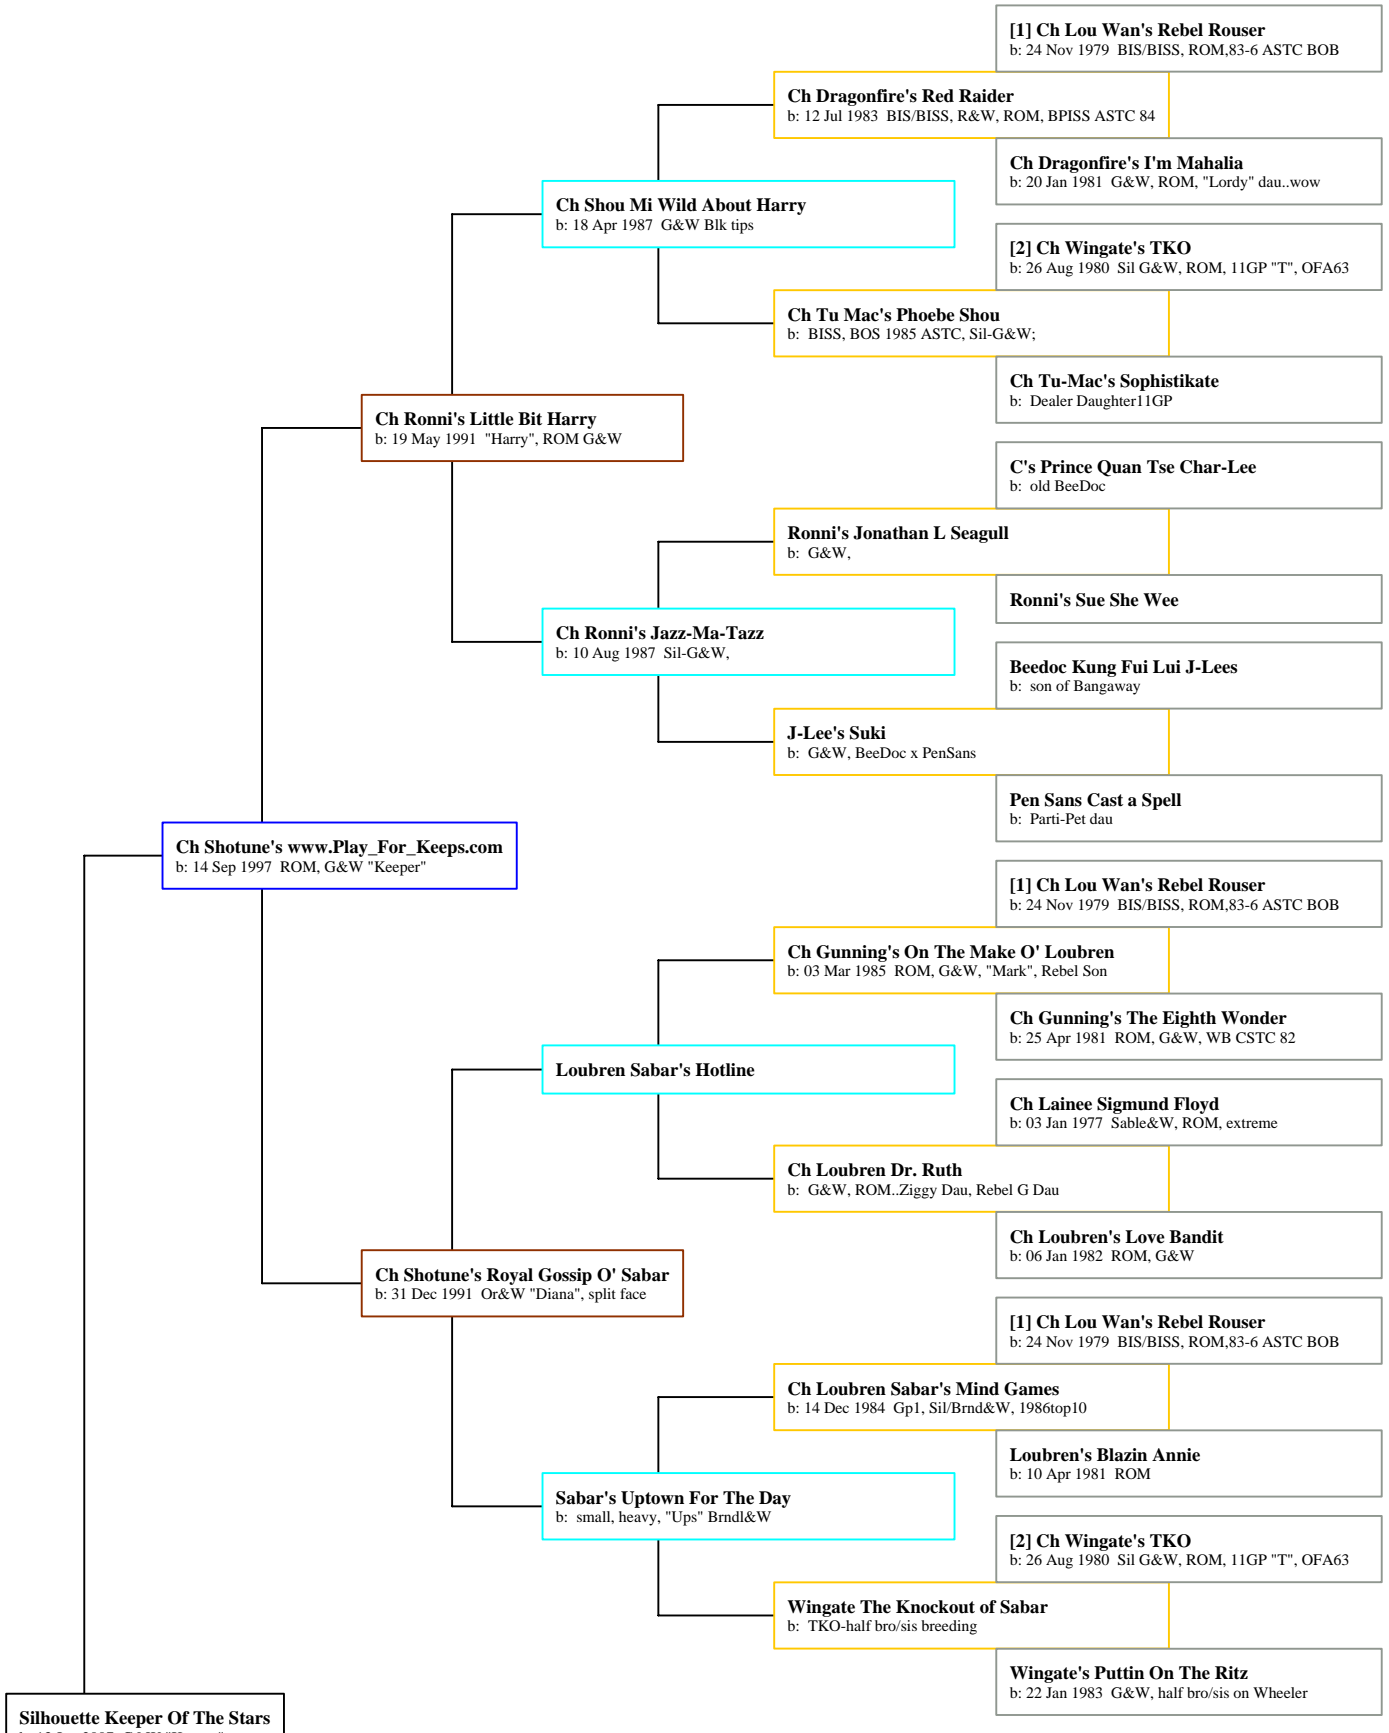

# Ancestors of Silhouette Keeper Of The Stars

Silhouette Keeper Of The Stars  
b: 12 Jun 2007 G&W "Keeper"

**Silhouette Keeper Of The Stars**  
b: 13 Jun 2007 G&W "Keeper"

b: 22 Jan 1983 G&W, half bro/sis on Wheeler

**Ch Lou Wan Cassidy Casinova**  
b: 13 May 1993 G&W,

**Ch Ultra Ulterior Motive**  
b: 18 Mar 1995 G&W, ROM, "Mo"

**Ch Ultra's An Occasional Sin**  
b: 04 Mar 1993 ROM, G&W

**Ch Tu Chu Jennylyn Most Wanted**  
b: 01 Sep 1997 ROM, G&W "Michael"

**Ch Tu Chu Munchkintown Art Deco**  
b: 12 Apr 1987 G&W, ROM..wow

**Ch Tu Chu-Validian Ecstasy**  
b: 18 Nov 1994 G&W, "Stacy", Deco x Tika

**Ch Validian-Tu Chu Erotica**  
b: 19 Aug 1992 G&W, "Tika" Rhythm Dau

**[5] Debbie's Main Dream**  
b: 14 Nov 1989 G&W, "Dealer" line breed

**Hun-Nee Of Bri-Lou-Pau**  
b: 26 Nov 1987 B/W&G, Wheeler X imports