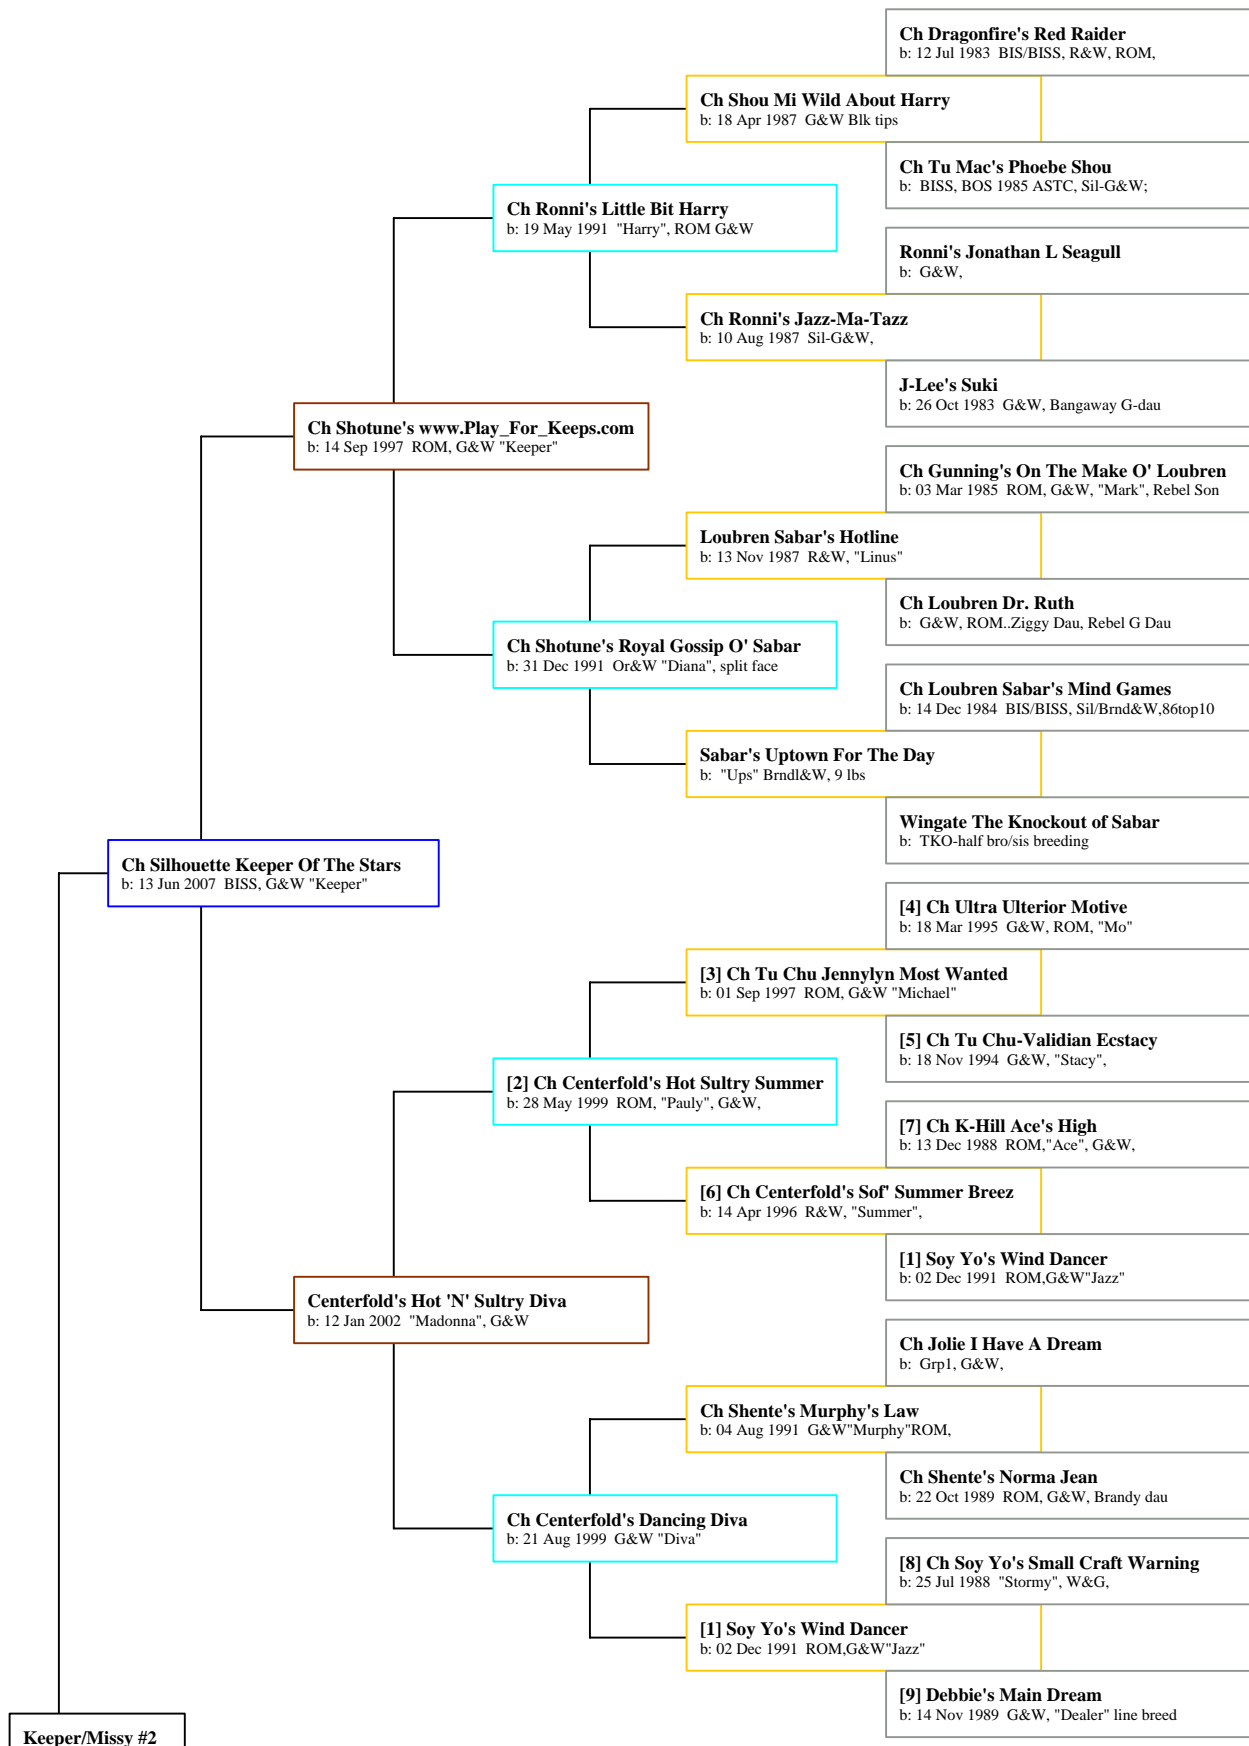

Ancestors of Keeper/Missy #2

Keeper/Missy #2

Keeper/Missy #2
b: 29 May 2010 G&W

b: 14 Nov 1989 G&W, "Dealer" line breed

Ch Lou Wan Cassidy Casinova
b: 13 May 1993 G&W,

[4] Ch Ultra Exterior Motive
b: 18 Mar 1995 G&W, ROM, "Mo"

Ch Ultra's An Occasional Sin
b: 04 Mar 1993 ROM, G&W

[3] Ch Tu Chu Jennylyn Most Wanted
b: 01 Sep 1997 ROM, G&W "Michael"

Ch Tu Chu Munchkintown Art Deco
b: 12 Apr 1987 G&W, ROM..wow

[5] Ch Tu Chu-Validian Ecstasy
b: 18 Nov 1994 G&W, "Stacy",

Ch Validian-Tu Chu Erotica
b: 19 Aug 1992 G&W, "Tika" Rhythm Dau

[2] Ch Centerfold's Hot Sultry Summer
b: 28 May 1999 ROM, "Pauly", G&W,

Ch Chang Tang's Elusive Jeffrey
b: 25 Feb 1986 BIS"Jeffrey"G&W,ROM,

Ch Centerfold's Finger Likn Good
b: 08 Oct 1994 G&W, "Colonel"..nice

Centerfold's Dot-T-Dot Design
b: 19 Dec 1989 G&W, ROM major, then pulled

Centerfold's Goodi Gumdrops
b: 22 Jan 1997 ROM, Mah&W "Candy"