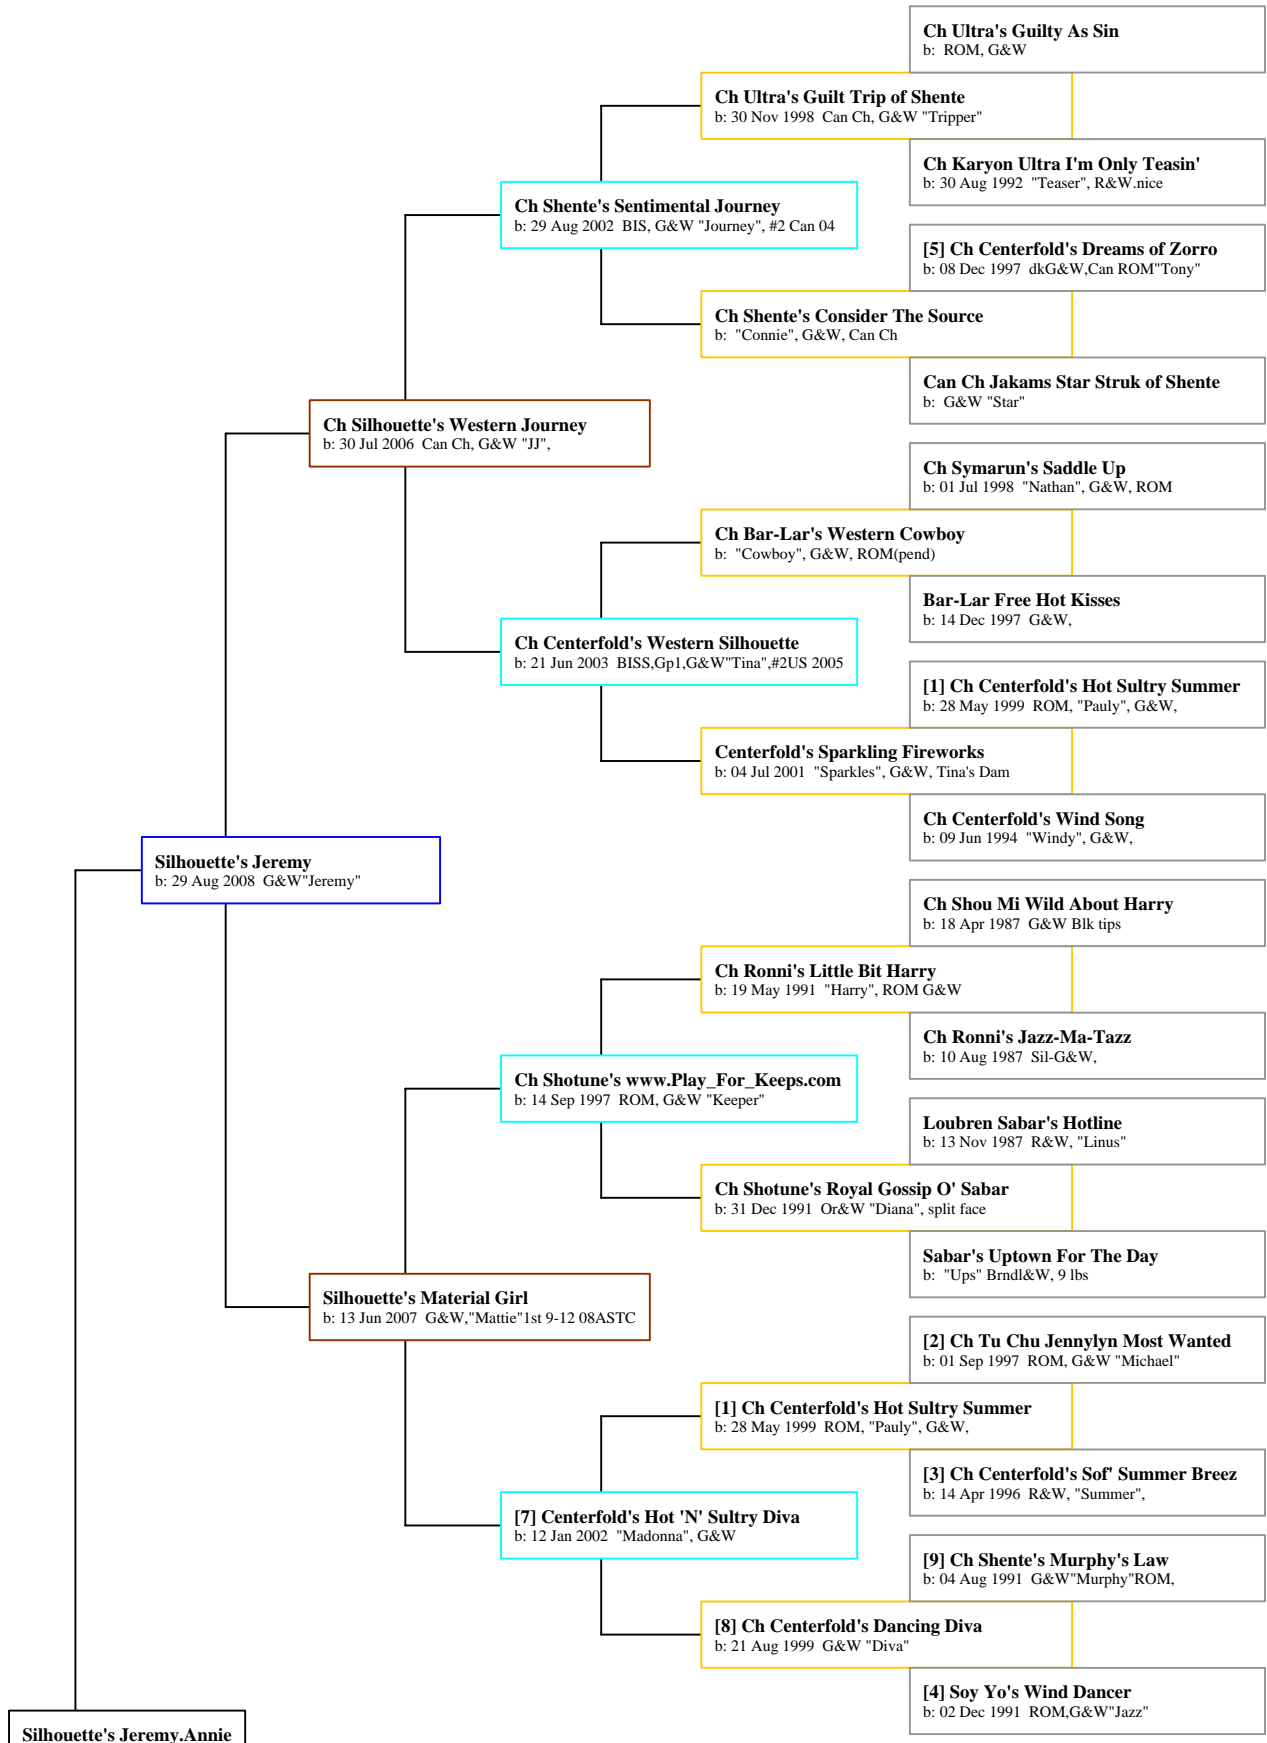

Ancestors of Silhouette's Jeremy.Annie

Silhouette's Jeremy.Annie

Silhouette's Jeremy.Annie
b: 07 Jun 2010 G&W

b: 02 Dec 1991 ROM,G&W"Jazz"

Ch Ultra Ulterior Motive
b: 18 Mar 1995 G&W, ROM, "Mo"

[2] Ch Tu Chu Jennylyn Most Wanted
b: 01 Sep 1997 ROM, G&W "Michael"

Ch Tu Chu-Validian Ecstasy
b: 18 Nov 1994 G&W, "Stacy",

[1] Ch Centerfold's Hot Sultry Summer
b: 28 May 1999 ROM, "Pauly", G&W,

[6] Ch K-Hill Ace's High
b: 13 Dec 1988 ROM,"Ace", G&W,

[3] Ch Centerfold's Sof' Summer Breez
b: 14 Apr 1996 R&W, "Summer",

[4] Soy Yo's Wind Dancer
b: 02 Dec 1991 ROM,G&W"Jazz"

Centerfold's Silhouette Encore
b: 25 Sep 2006 G&W"Cory" #2 class 07 Nat'l

[5] Ch Centerfold's Dreams of Zorro
b: 08 Dec 1997 dkG&W,Can ROM"Tony"

Centerfold's Dreams in Red ST.
b: 23 May 2000 Bright R&W "Sammy" (Porter'sBro)

Debbie's Main Dream
b: 14 Nov 1989 G&W, "Dealer" line breed

Centerfold's Silhouette Allure
b: 15 Aug 2004 "Allie" G&W

[2] Ch Tu Chu Jennylyn Most Wanted
b: 01 Sep 1997 ROM, G&W "Michael"

[1] Ch Centerfold's Hot Sultry Summer
b: 28 May 1999 ROM, "Pauly", G&W,