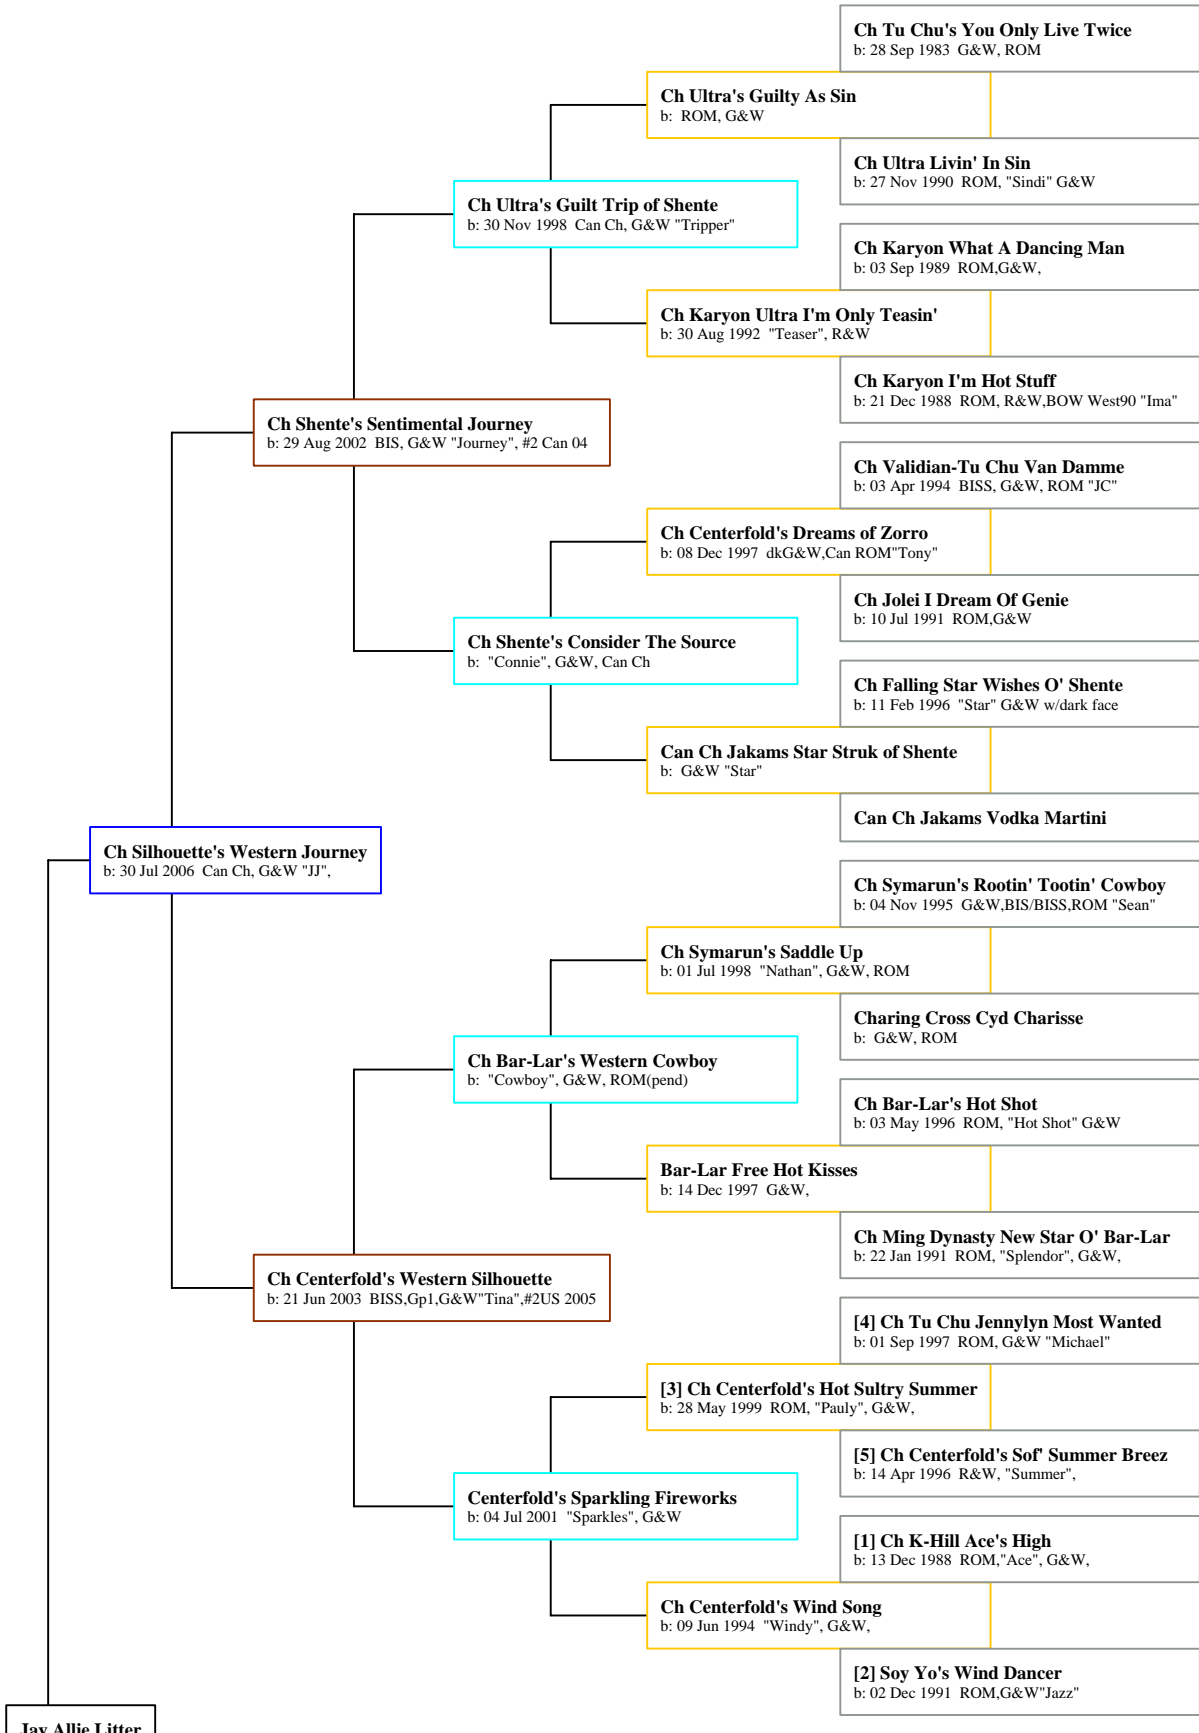

## Ancestors of Jay.Allie Litter

Jay.Allie Litter

b: 02 Dec 1991 ROM,G&W"Jazz"

**Ch Dragonfire's Red Raider**  
b: 12 Jul 1983 BIS/BISS, R&W, ROM,

**Ch Chang Tang's Elusive Jeffrey**  
b: 25 Feb 1986 BIS"Jeffrey"G&W,ROM,

**Elusive Pate O'Chang Tang**  
b: 29 Aug 1984 Liv&W, Lordy girl

**[1] Ch K-Hill Ace's High**  
b: 13 Dec 1988 ROM,"Ace", G&W,

**Regal's Elusive Rum Fizz**  
b: 23 Oct 1985 G&W, Doolittle/Ziggy

**Can Ch Ahn Wei Electric Lady Ashlee**  
b: 09 May 1987 ROM, G&W,"Ashlee"

**Anh Wei The Electronic Boom**  
b: 18 Aug 1982 G&W, 007/CharNick/Spunky lines

**Ch Centerfold's High On Stardust**  
b: 14 Apr 1996 G&W "Hoagie"

**Heatherwood's Bangaway Jr.**  
b: 20 Mar 1981 ROM,G&Wneeded 1 major

**Ch Ultra Ulterior Motive**  
b: 18 Mar 1995 G&W, ROM, "Mo"

**[4] Ch Tu Chu Jennylyn Most Wanted**  
b: 01 Sep 1997 ROM, G&W "Michael"

**Ch Tu Chu-Validian Ecstasy**  
b: 18 Nov 1994 G&W, "Stacy",

**[3] Ch Centerfold's Hot Sultry Summer**  
b: 28 May 1999 ROM, "Pauly", G&W,