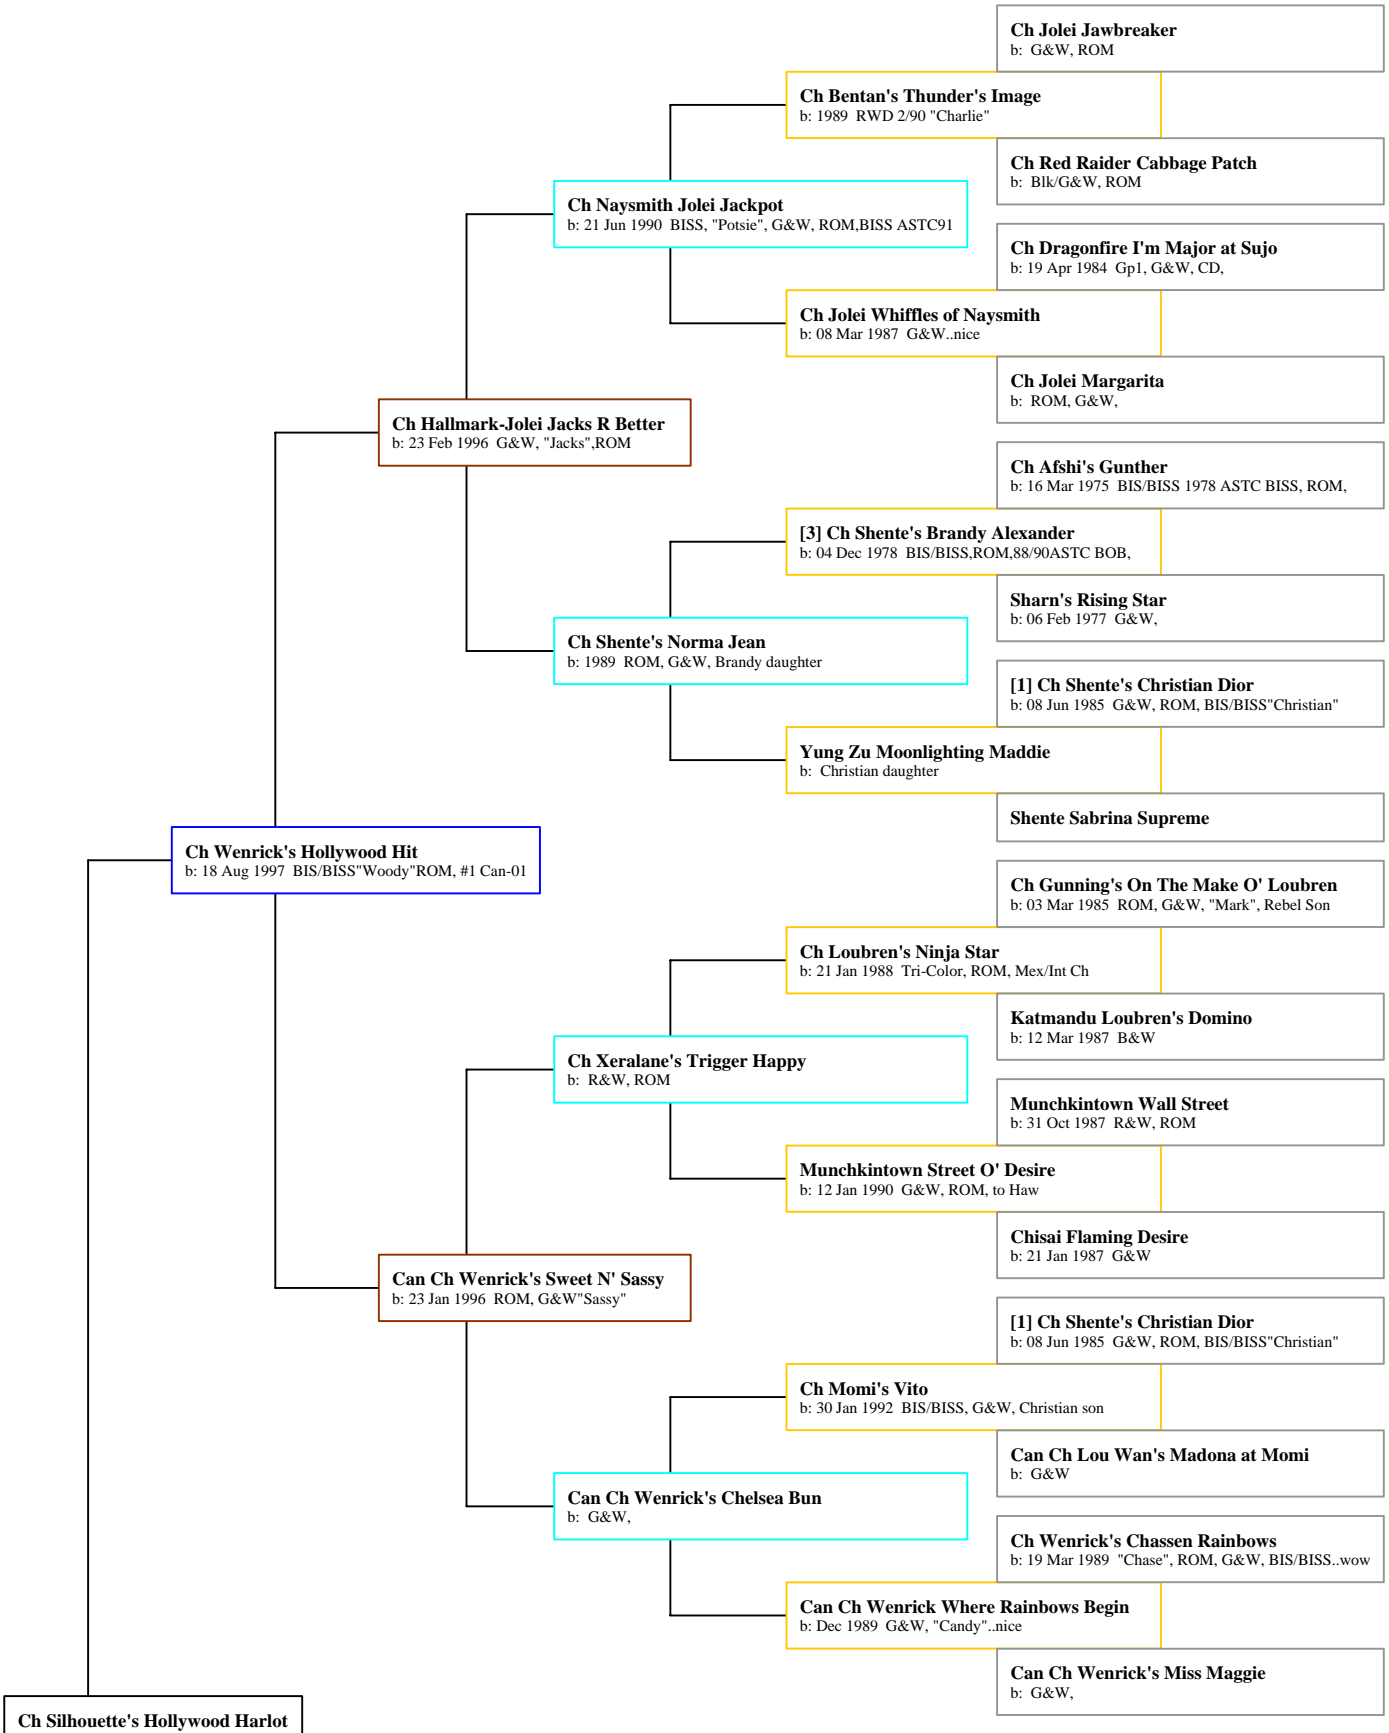

Ancestors of Ch Silhouette's Hollywood Harlot

Ch Silhouette's Hollywood Harlot
b: 10 Jan 2006 "Harley", G&W, Gp3

b: G&W,

Ch Chang Tang's Elusive Jeffrey
b: 25 Feb 1986 "Jeffrey", BIS, G&W, ROM, 88 Top 10

Ch K-Hill Ace's High
b: 13 Dec 1988 ROM,"Ace", R&W,

Can Ch Ahn Wei Electric Lady Ashlee
b: 09 May 1987 ROM, G&W,"Ashlee"

Ch Centerfold's High On Stardust
b: 14 Apr 1996 G&W "Hoagie"

Ch Soy Yo's Small Craft Warning
b: 25 Jul 1988 "Stormy", W&G,

Ch Centerfold's Finger Likn Good
b: 08 Oct 1994 G&W, "Colonel"...nice

Ch Centerfold's Designers Label
b: 13 Aug 1988 G&W,"Desi" Christian Son

Centerfold's Dot-T-Dot Design
b: 19 Dec 1989 G&W, ROM major, then pulled