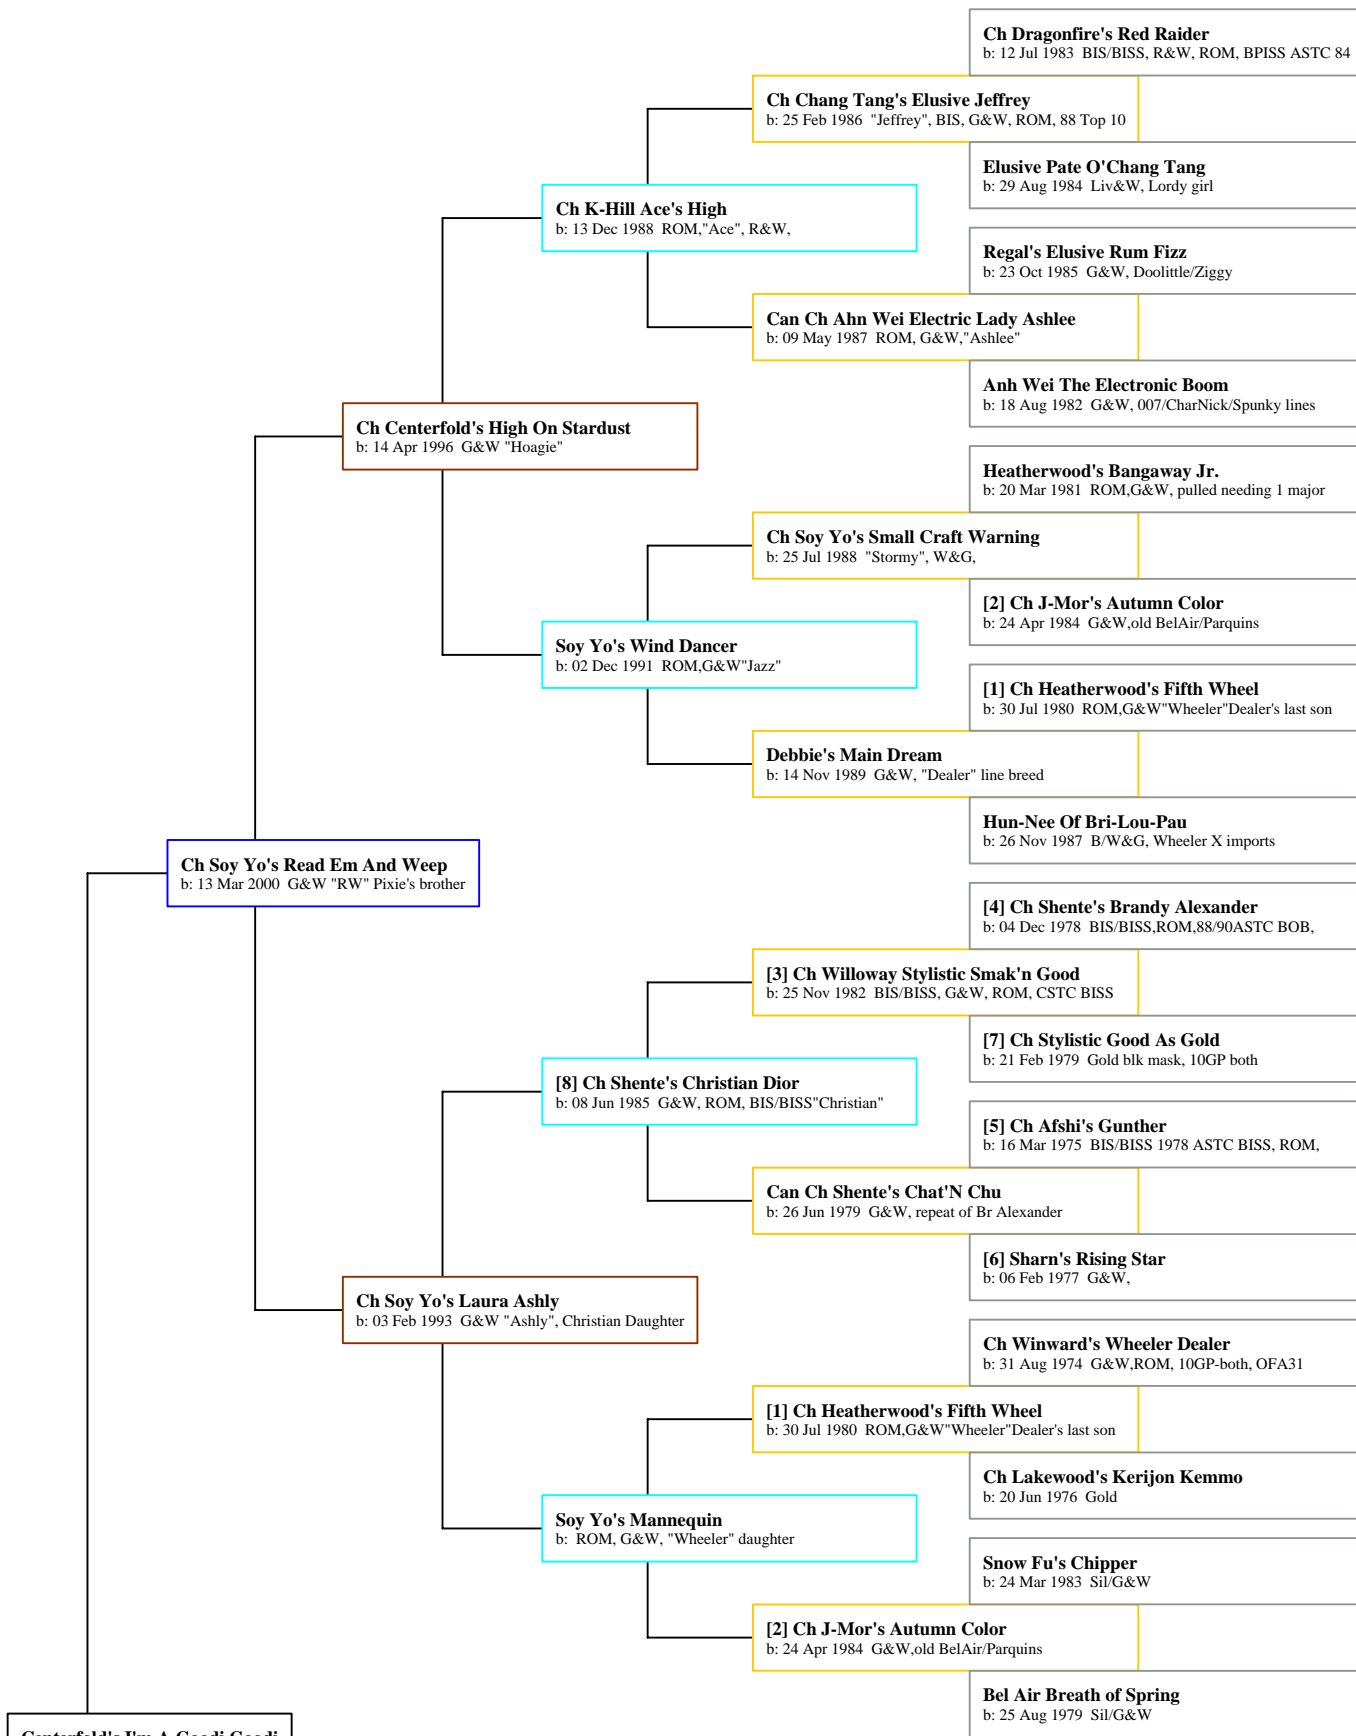

Ancestors of Centerfold's I'm A Goodi Goodi

Centerfold's I'm A Goodi Goodi

Centerfold's I'm A Goodi Goodi
b: 17 Oct 2003 G&W, "Goodi"

b: 25 Aug 1979 Sil/G&W

[5] Ch Afshi's Gunther
b: 16 Mar 1975 BIS/BISS 1978 ASTC BISS, ROM,

[4] Ch Shente's Brandy Alexander
b: 04 Dec 1978 BIS/BISS,ROM,88/90ASTC BOB,

[6] Sharn's Rising Star
b: 06 Feb 1977 G&W,

[3] Ch Willoway Stylistic Smak'n Good
b: 25 Nov 1982 BIS/BISS, G&W, ROM, CSTC BISS

Centerfold's Gee I'm Ter-ri-fic
b: 11 Mar 1987 G&W

Centerfold's Dot-T-Dot Design
b: 19 Dec 1989 G&W, ROM major, then pulled

Ch Dang Sai Little Jimi Dickens
b: 28 May 1980 ROM, G&W,

Centerfold's Lite Up My Life
b: 04 Jul 1987 G&W "Debbie"

Centerfold's Rumpled Lady
b: 29 Dec 1983 G&W "Lady" pointed, major

Centerfold's Goodi Gumdrops
b: 22 Jan 1997 ROM, Mah&W "Candy"

Ch Lindi's Rockum and Sockum
b: 29 May 1984 ROM, Can CH, G&W

Ch Show Off I've Got Rhythm
b: 20 Sep 1985 G&W, BIS/BISS, ROM, #1 1987