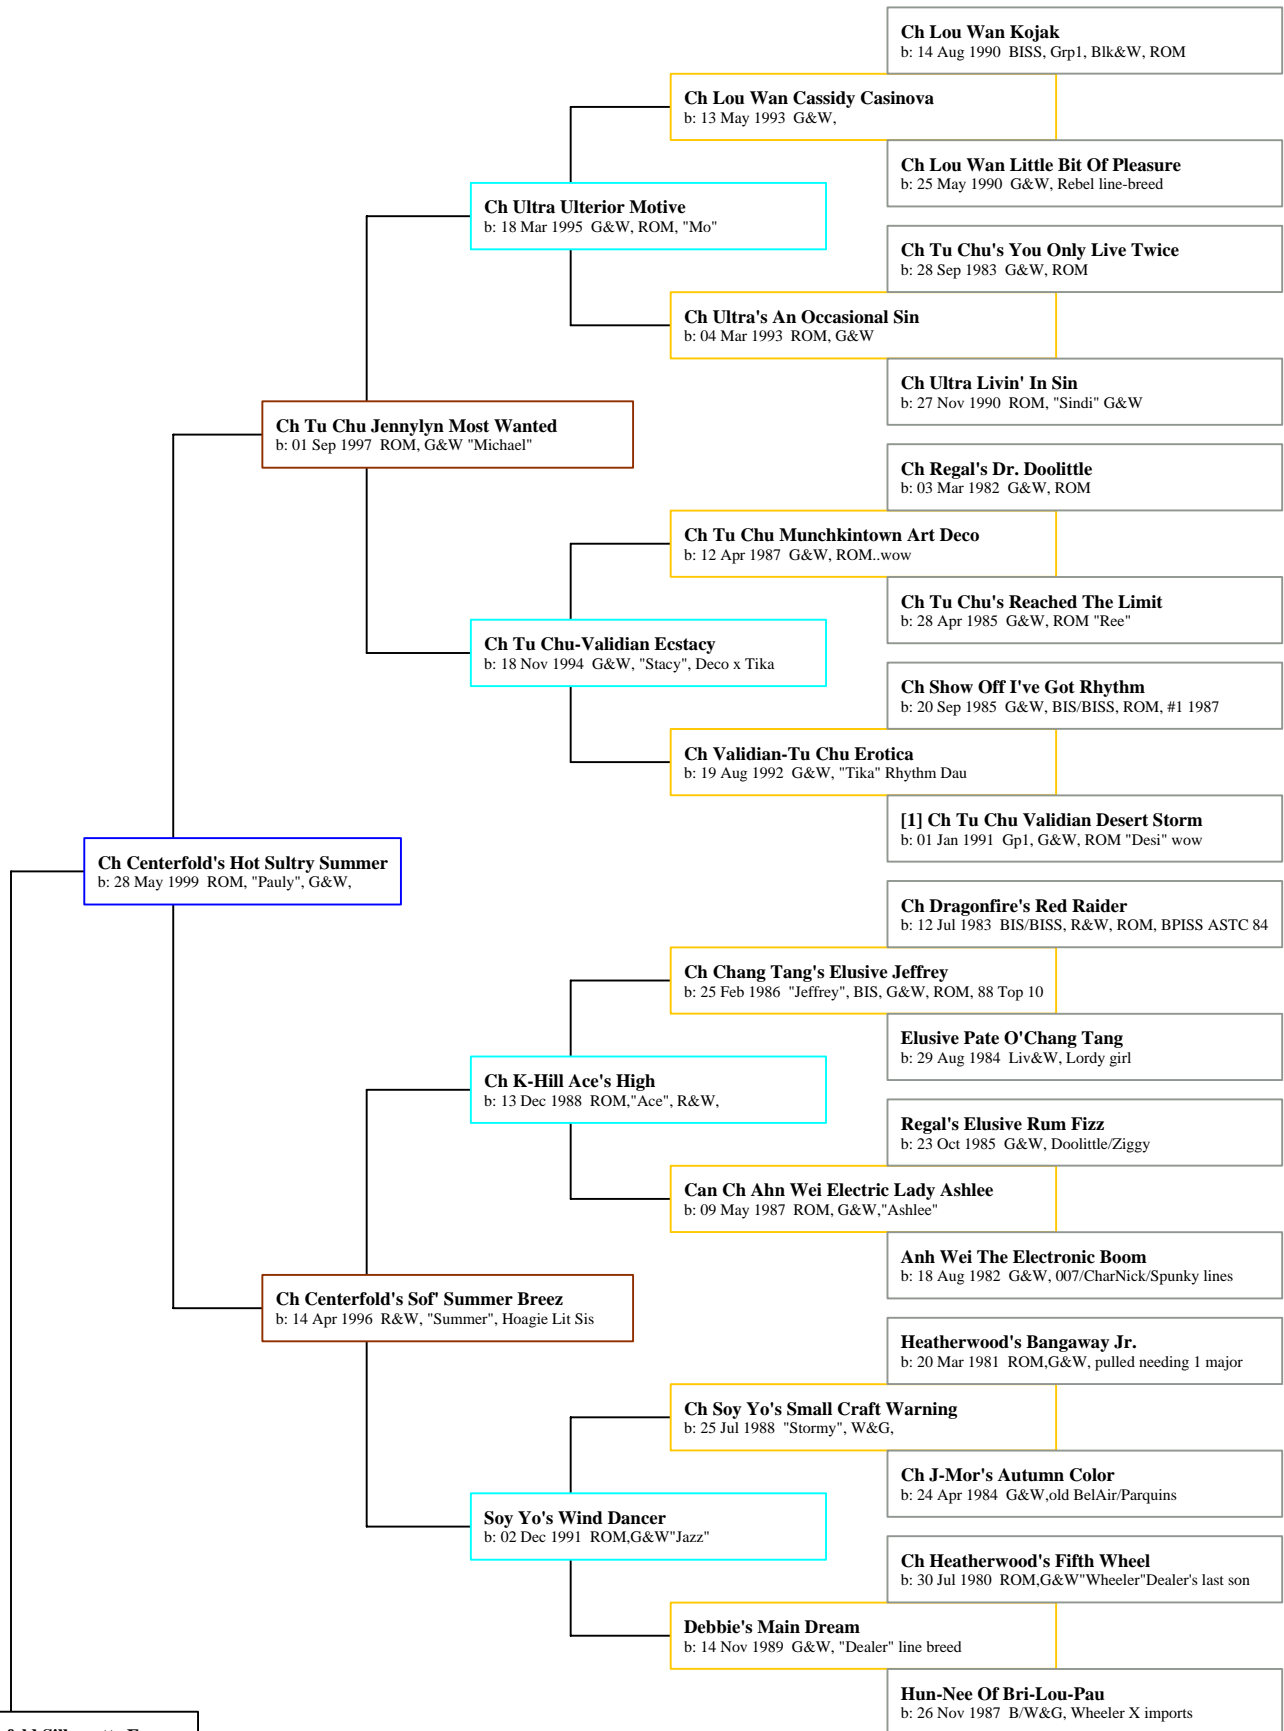

Ancestors of Centerfold Silhouette Encore

Centerfold Silhouette Encore
b: 25 Sep 2006 G&W "Cory"

Hun-nee OI Bri-Lou-rau
b: 26 Nov 1987 B/W&G, Wheeler X imports

[2] Ch Shente's Christian Dior
b: 08 Jun 1985 G&W, ROM, BIS/BISS "Christian"

Ch Validian-Tu Chu Van Damme
b: 03 Apr 1994 BISS, G&W, ROM "JC", Christian son

[1] Ch Tu Chu Validian Desert Storm
b: 01 Jan 1991 Gp1, G&W, ROM "Desi" wow

Ch Centerfold's Dreams of Zorro
b: 08 Dec 1997 dkG&W, Can ROM "Tony"

Ch Centerfold's Finger Likn Good
b: 08 Oct 1994 G&W, "Colonel"...nice

Centerfold's Dot-T-Dot Design
b: 19 Dec 1989 G&W, ROM major, then pulled

Centerfold's Goodi Gumdrops
b: 22 Jan 1997 ROM, Mah&W "Candy"

Ch Centerfold's Great Alexander
b: 13 Nov 1988 "Alex" G&W (Showtime)

[5] Ch Centerfold's Great Peg "O" M-Heart
b: 14 Feb 1986 "Peggy" last Gatsby litter, Mah&W

Ch Showtime's Alexandra The Great
b: 16 Oct 1991 G&W "Alexandra"