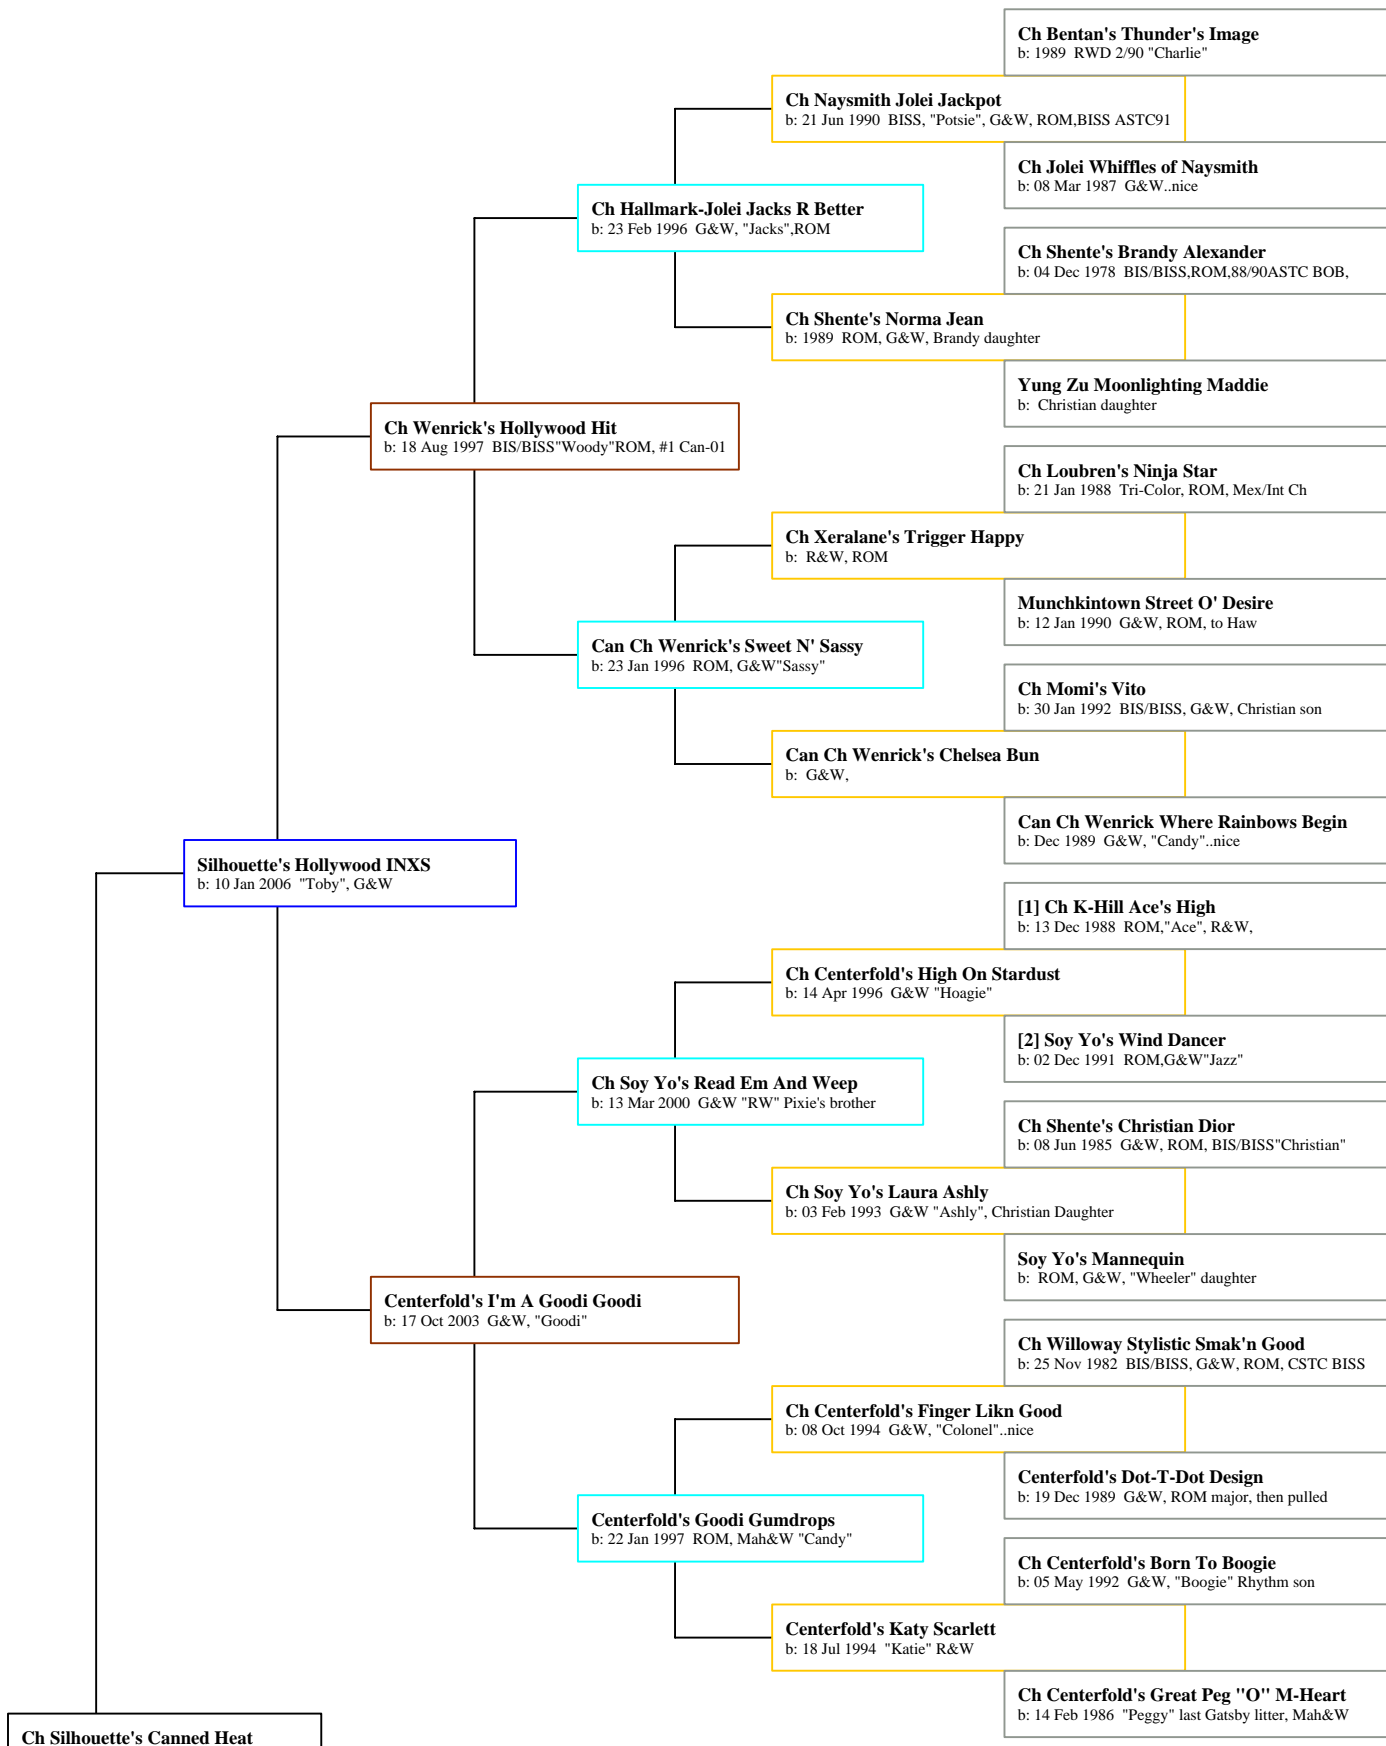

Ancestors of Ch Silhouette's Canned Heat

Ch Silhouette's Canned Heat
b: 03 Dec 2006 G&W "Candy", Ch 11/2007

b: 14 Feb 1986 "Peggy" last Gatsby litter, Mah&W

Ch Symarun's Billy The Kid
b: ROM, G&W,

Ch Symarun's Rootin' Tootin' Cowboy
b: 04 Nov 1995 G&W, BIS/BISS, ROM "Sean"

Can Ch Nan-Su Dynamite Fantasy
b: G&W, ROM

Ch Symarun's Saddle Up
b: 01 Jul 1998 "Nathan", G&W, ROM

Ch Validian-Tu Chu Van Damme
b: 03 Apr 1994 BISS, G&W, ROM "JC", Christian son

Charing Cross Cyd Charisse
b: G&W, ROM

Ch Charing Cross Cheeky Cherry
b: R&W, Raider/Draco Gdaughter

Ch Centerfold's A Summers Ride
b: 01 Oct 2003 G&W, "Ryder"

[4] Ch Chang Tang's Elusive Jeffrey
b: 25 Feb 1986 "Jeffrey", BIS, G&W, ROM, 88 Top 10

Ch Ultra Ulterior Motive
b: 18 Mar 1995 G&W, ROM, "Mo"

Ch Tu Chu Jennylyn Most Wanted
b: 01 Sep 1997 ROM, G&W "Michael"

Ch Centerfold's Hot Sultry Summer
b: 28 May 1999 ROM, "Pauly", G&W,

Ch Tu Chu-Validian Ecstasy
b: 18 Nov 1994 G&W, "Stacy", Deco x Tika