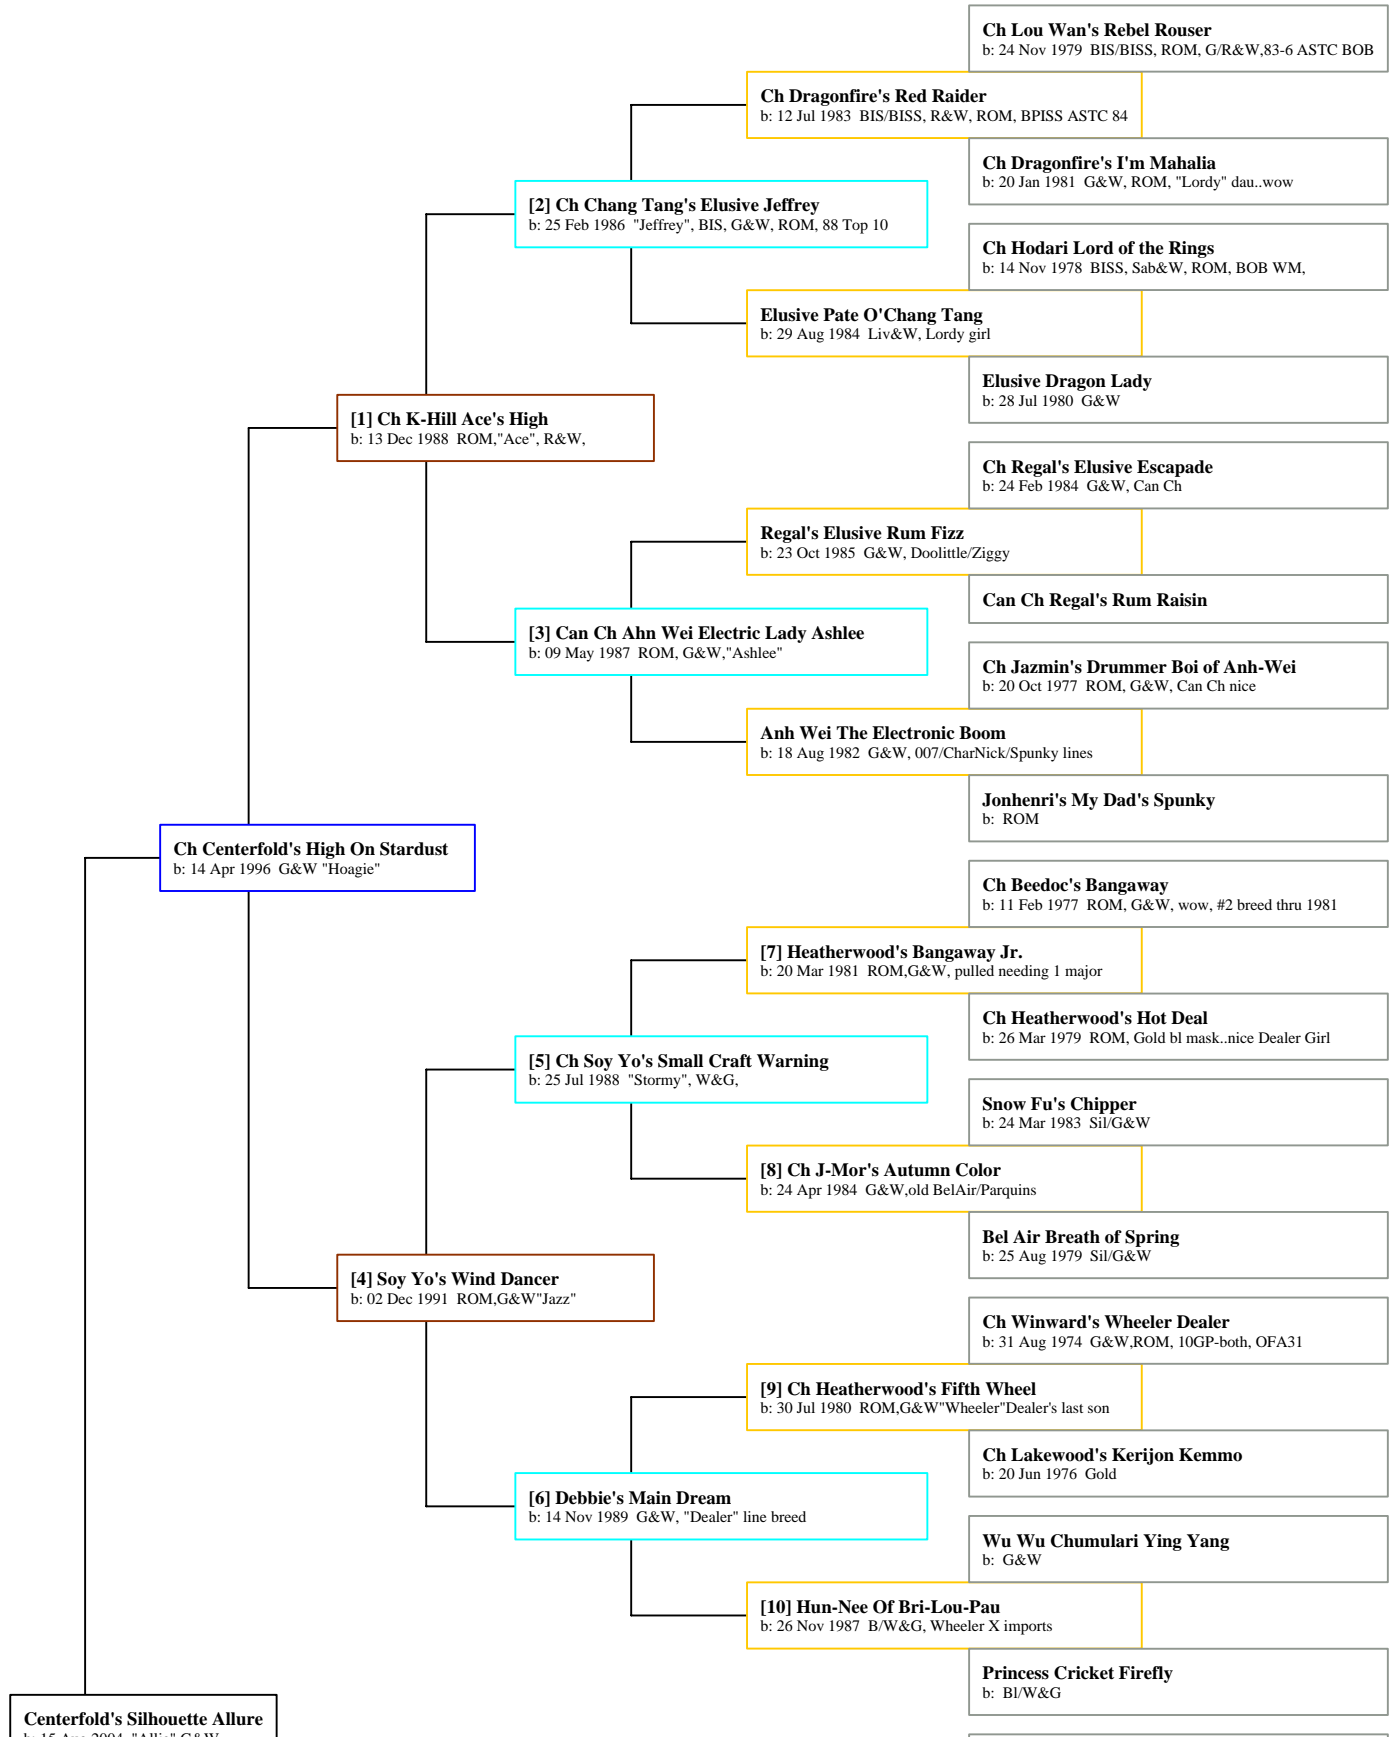

Ancestors of Centerfold's Silhouette Allure

Centerfold's Silhouette Allure
b: 15 Apr 2004 B/W, G&W

Centerfold's Silhouette Allure
b: 15 Aug 2004 "Allie" G&W

b: B/W&G

Ch Lou Wan Cassidy Casinova
b: 13 May 1993 G&W,

Ch Ultra Ulterior Motive
b: 18 Mar 1995 G&W, ROM, "Mo"

Ch Ultra's An Occasional Sin
b: 04 Mar 1993 ROM, G&W

Ch Tu Chu Jennylyn Most Wanted
b: 01 Sep 1997 ROM, G&W "Michael"

Ch Tu Chu Munchkintown Art Deco
b: 12 Apr 1987 G&W, ROM..wow

Ch Tu Chu-Validian Ecstasy
b: 18 Nov 1994 G&W, "Stacy", Deco x Tika

Ch Validian-Tu Chu Erotica
b: 19 Aug 1992 G&W, "Tika" Rhythm Dau

Ch Centerfold's Hot Sultry Summer
b: 28 May 1999 ROM, "Pauly", G&W,

[2] Ch Chang Tang's Elusive Jeffrey
b: 25 Feb 1986 "Jeffrey", BIS, G&W, ROM, 88 Top 10

[6] Debbie's Main Dream
b: 14 Nov 1989 G&W, "Dealer" line breed

[10] Hun-Nee Of Bri-Lou-Pau
b: 26 Nov 1987 B/W&G, Wheeler X imports